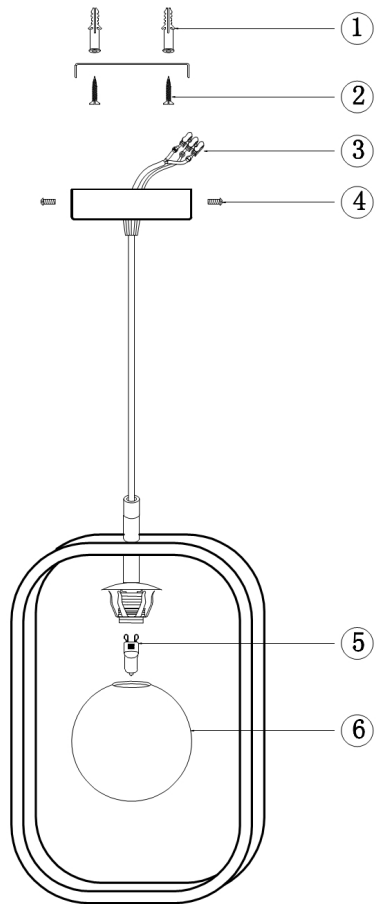

Instruction

Collection: MODERN
Series: AVOLA
Model: MOD431-PL-01-WG
Ceiling

- Ceiling

1 x G9 (40W)

MAYTONI
DECORATIVE LIGHTING

www.maytoni.de