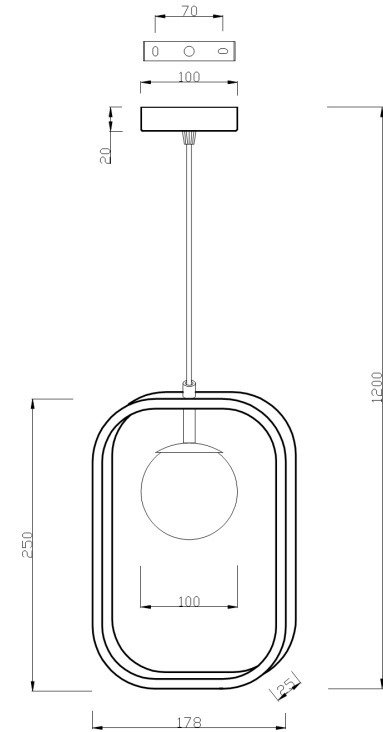

Instruction

Collection: MODERN
Series: AVOLA
Model: MOD431-PL-01-WG
Ceiling

- Ceiling

1 x G9 (40W)

MAYTONI
DECORATIVE LIGHTING

www.maytoni.de