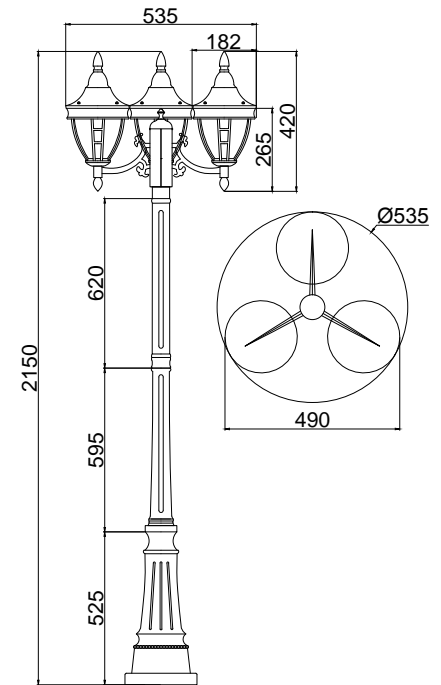

# Instruction

O026FL-03B

3 x E27 (60W)

Model: O026FL-03B  
Collection: Outdoor  
Series: Rivoli

Floor Lamps