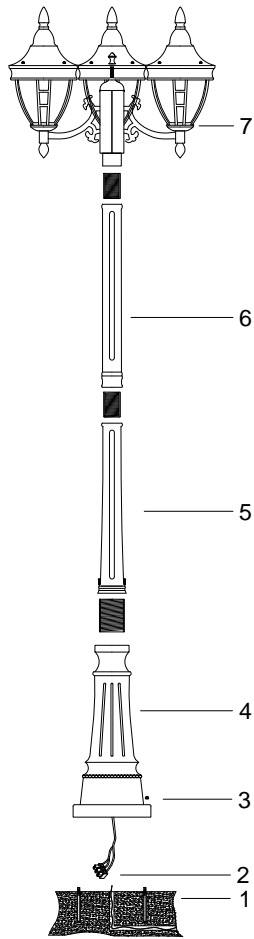

# Instruction

O026FL-03B

3 x E27 (60W)

Model: O026FL-03B  
Collection: Outdoor  
Series: Rivoli

Floor Lamps