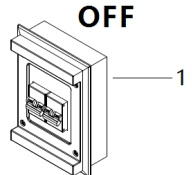

Instruction

Collection: PENDANT
Series: BELLEVUE
Model: P534PL-01B
Ceiling

1 x E27 (60W)

MAYTONI
DECORATIVE LIGHTING
www.maytoni.de