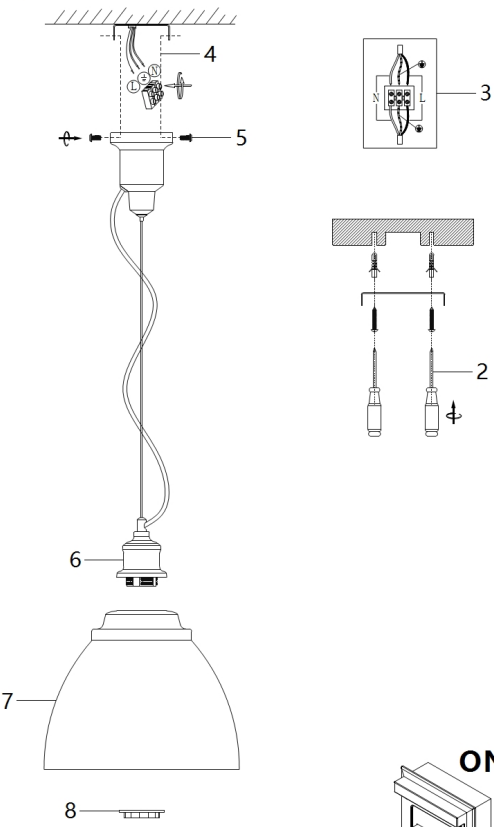

Instruction

Collection: PENDANT
Series: BELLEVUE
Model: P534PL-01B
Ceiling

1 x E27 (60W)

MAYTONI
DECORATIVE LIGHTING
www.maytoni.de