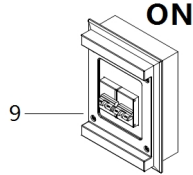

Instruction

Collection: PENDANT
Series: BELLEVUE
Model: P534PL-01B
Ceiling

1 x E27 (60W)

MAYTONI
DECORATIVE LIGHTING
www.maytoni.de