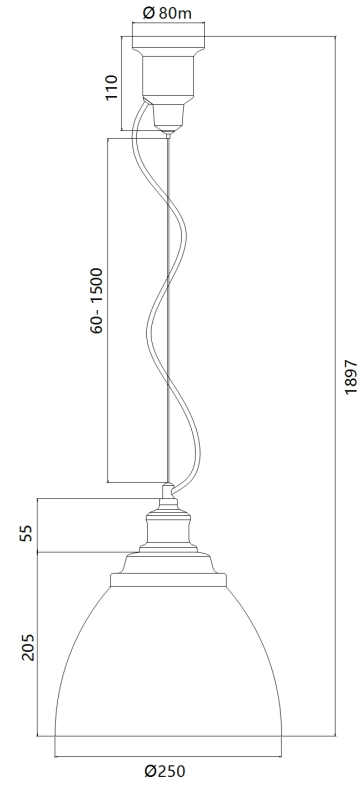

Instruction

Collection: PENDANT
Series: BELLEVUE
Model: P534PL-01B
Ceiling

1 x E27 (60W)

MAYTONI
DECORATIVE LIGHTING
www.maytoni.de