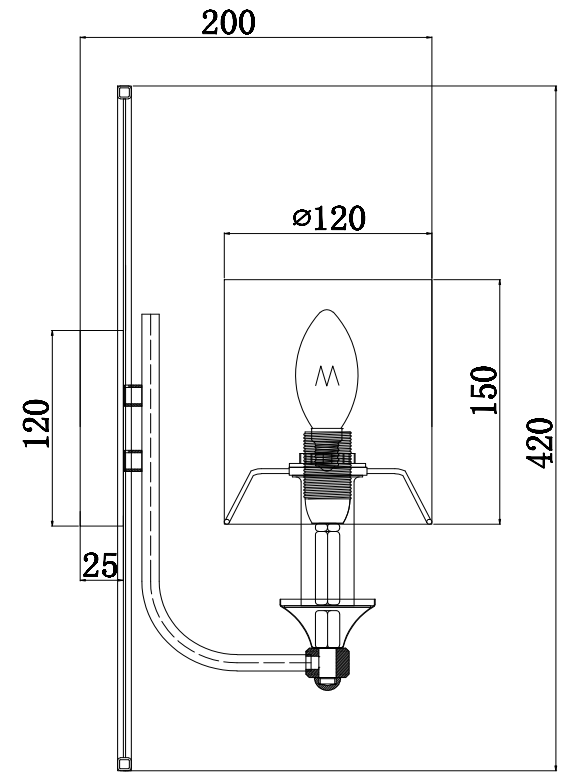

# Instruction

H005WL-01BG

1 x E14 (40W)

Model: H005WL-01BG  
Collection: House  
Series: Vittoria

Wall Lamps