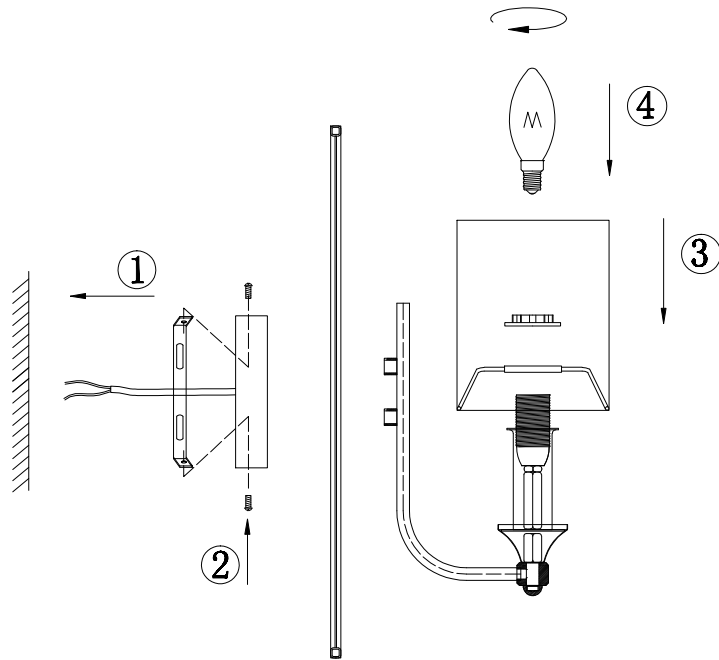

# Instruction

H005WL-01BG

1 x E14 (40W)

Model: H005WL-01BG  
Collection: House  
Series: Vittoria

Wall Lamps