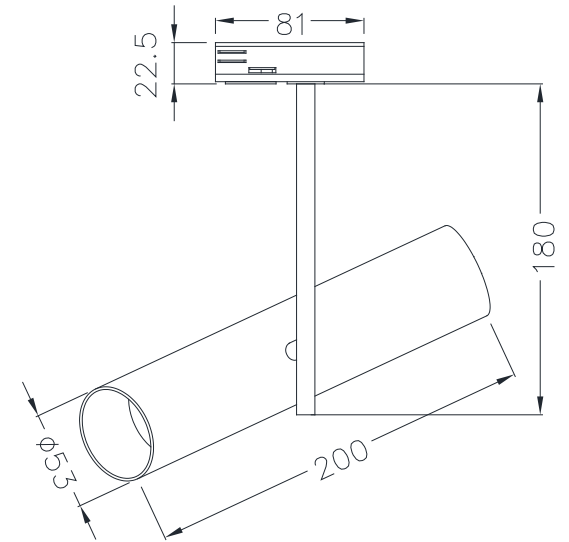

Instruction

TR005-1-GU10-BG

1 x GU10 (50W)

Model: TR005-1-GU10-BG
Collection: Single phase track

Wall Lamps