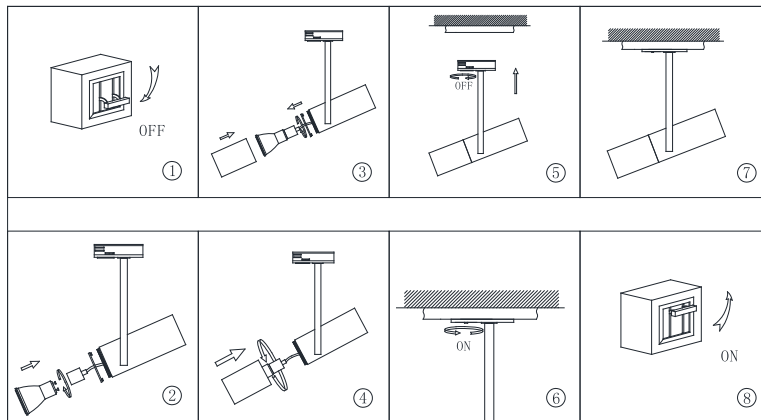

Instruction

TR005-1-GU10-BG

1 x GU10 (50W)

Model: TR005-1-GU10-BG
Collection: Single phase track

Wall Lamps