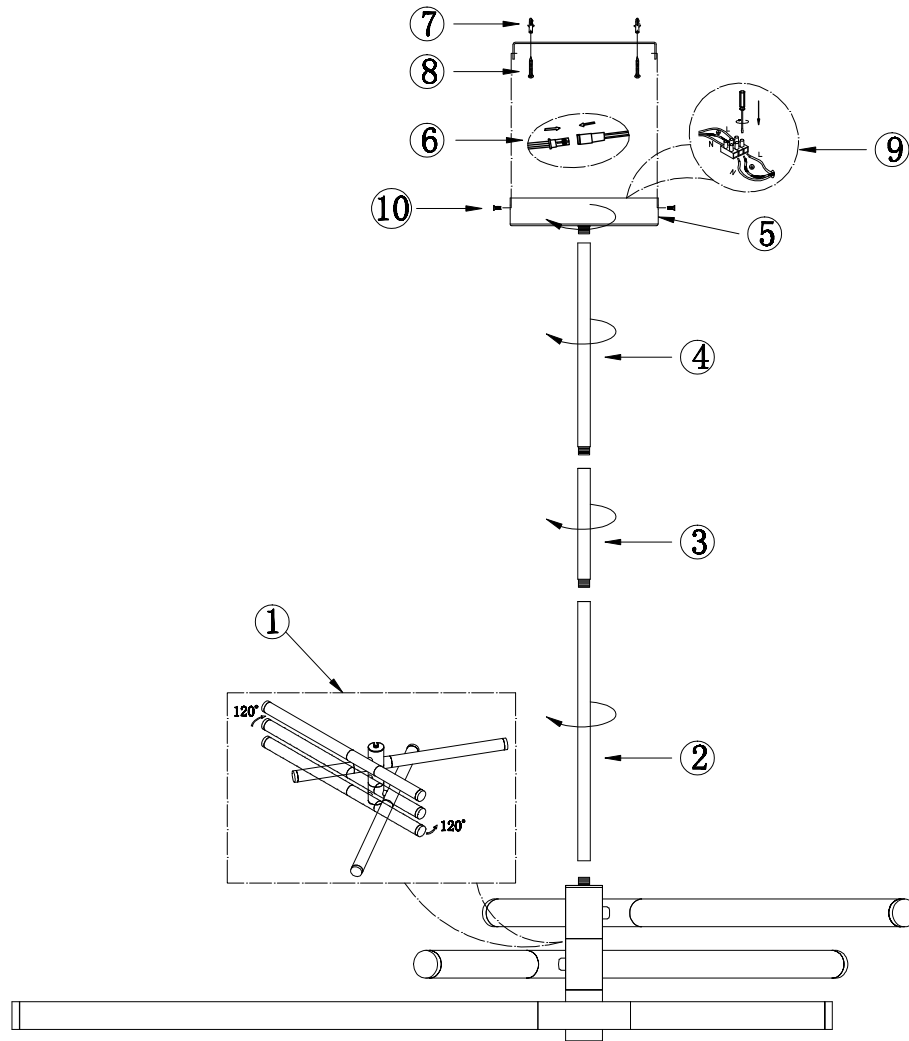

## MOD106CL-L40G3K

MAX 40W  
3600 Lumen

Model: MOD106CL-L40G3K  
Collection: Technical

Ceiling Lamps