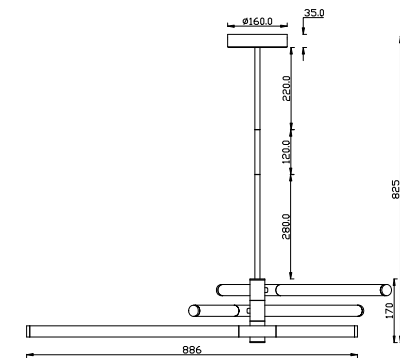

## MOD106CL-L40G3K

MAX 40W  
3600 Lumen

Model: MOD106CL-L40G3K  
Collection: Technical

Ceiling Lamps