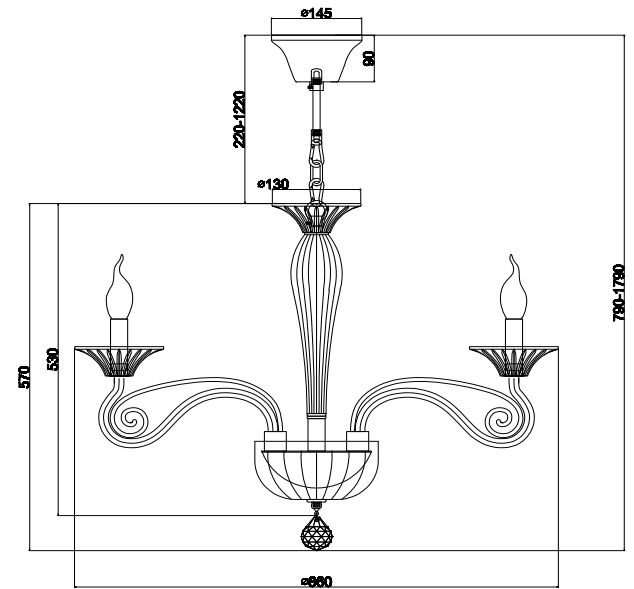

# Instruction

DIA010PL-10TR

10 x E14 (40W)

Model: DIA010PL-10TR  
Collection: Diamant Crystal  
Series: Acqua

Ceiling Lamps