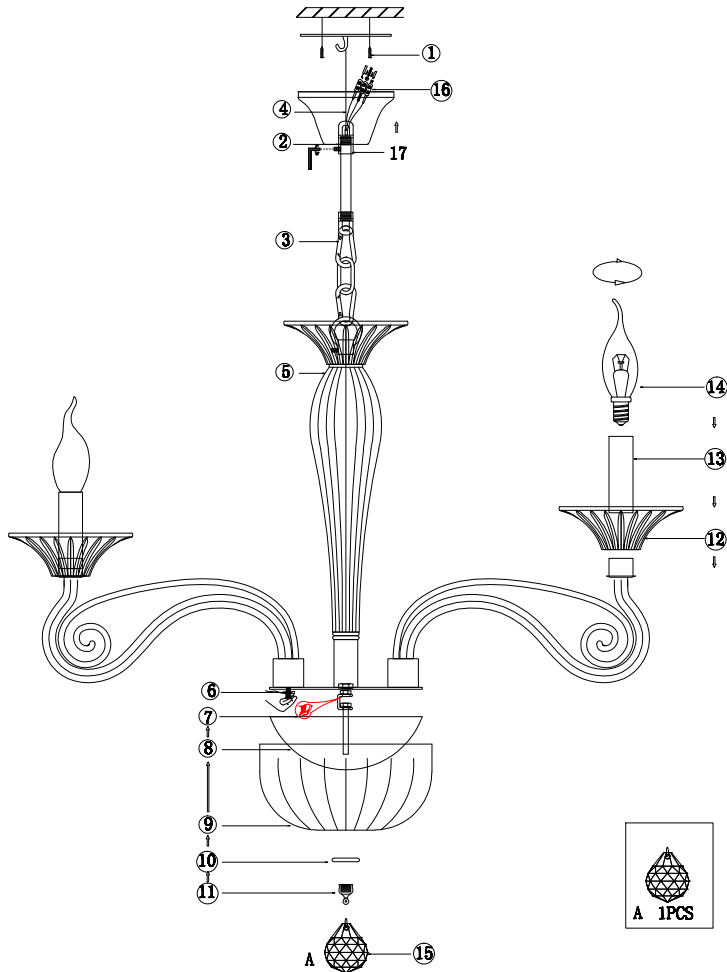

# Instruction

DIA010PL-10TR

10 x E14 (40W)

Model: DIA010PL-10TR  
Collection: Diamant Crystal  
Series: Acqua

Ceiling Lamps