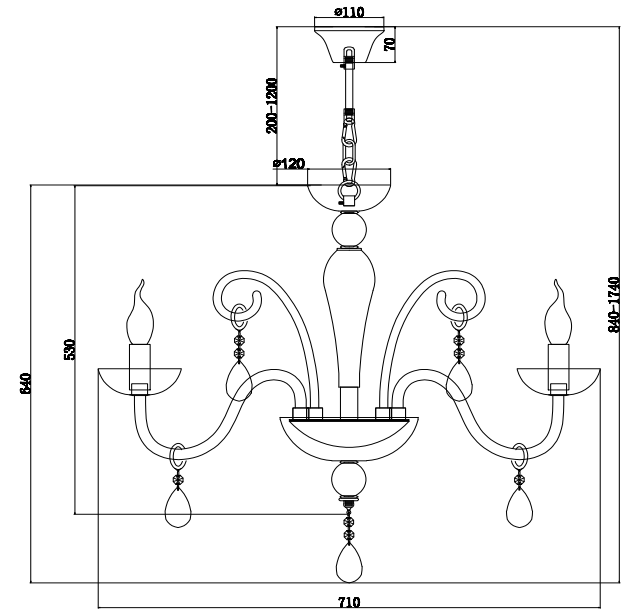

Instruction

DIA011PL-08W

8 x E14 (40W)

Model: DIA011PL-08W
Collection: Diamant Crystal
Series: Cecilia

Ceiling Lamps