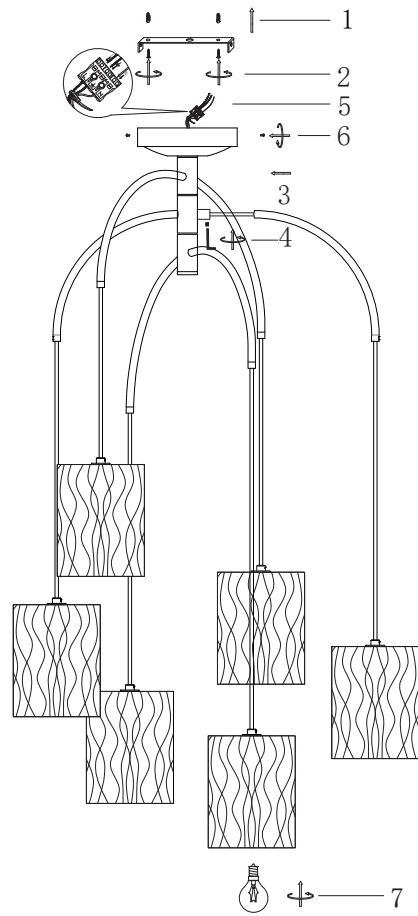

# Instruction

MOD042PL-06BS

6 x E14 (40W)

Model: MOD042PL-06BS  
Collection: Modern  
Series: Starfall

Pendant Lamps