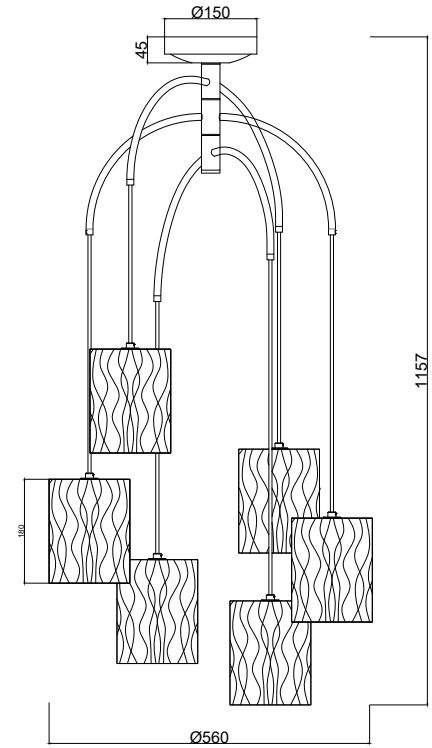

# Instruction

MOD042PL-06BS

6 x E14 (40W)

Model: MOD042PL-06BS  
Collection: Modern  
Series: Starfall

Pendant Lamps