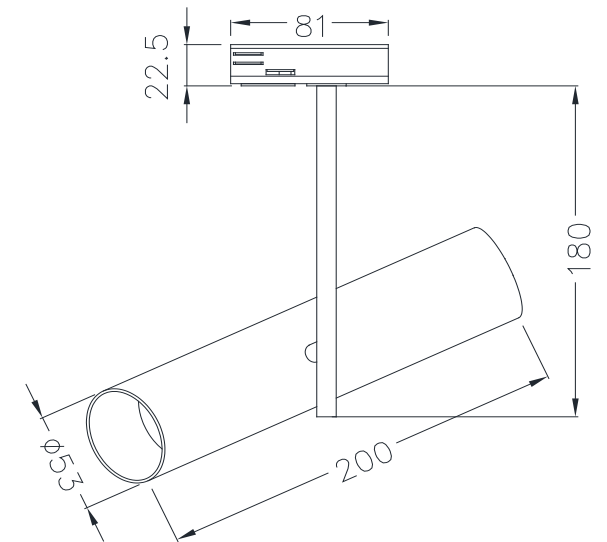

Instruction

TR005-1-GU10-B

1 x GU10 (50W)

Model: TR005-1-GU10-B
Collection: Track
Series: Track

Wall Lamps