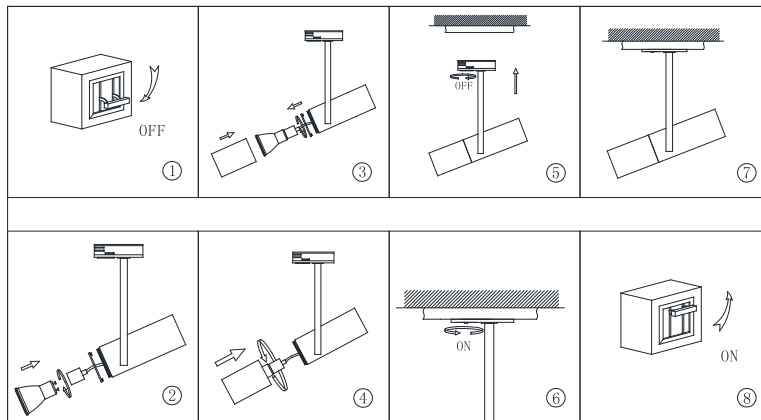

Instruction

TR005-1-GU10-B

1 x GU10 (50W)

Model: TR005-1-GU10-B
Collection: Track
Series: Track

Wall Lamps