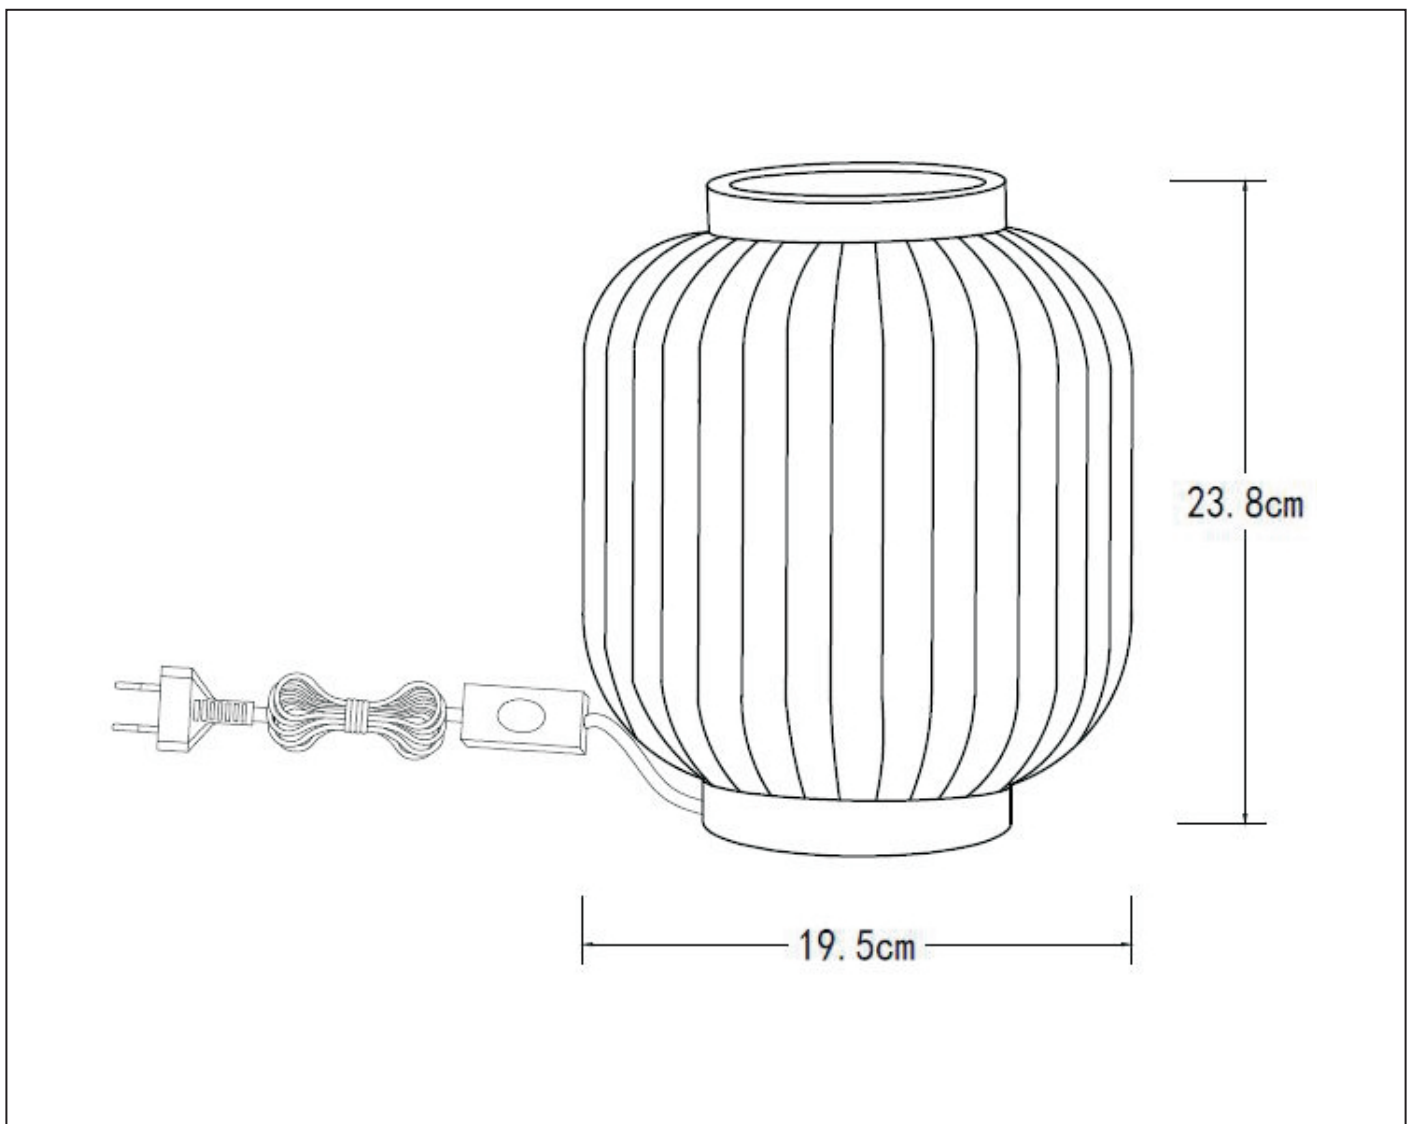

### General

**Dimensions LxWxH :** 19.5 cm x 19.5 cm x 23.8 cm  
**Height minimum :** 23.8 cm  
**Height maximum :** 23.8 cm  
**Dimensions shade LxWxH :** 19.5 cm x 19.5 cm x 23.8cm  
**Main material :** Porcelain  
**Ceiling rose material :** -  
**Color :** White  
**Style :** Modern  
**Shape :** Lantern shape  
**Weight :** 1.72 kg  
**Warranty :** 2 years

### Product specifications

**Dimmable :** No  
**Light direction :** Around (Diffuse)  
**Adjustable in height :** No  
**Directional :** Not Directional  
**Cable :** Yes, Cable On Product  
**Cable length :** 140 cm  
**Sensor :** Without Sensor  
**Control :** Light Switch Control  
**IP-Class :** 20  
**Electric class :** 2  
**Light source including ?:** No  
**Lamp socket :** E14  
**Light source number :** 1  
**Power requirements :** 220-240V~50Hz  
**Bulb type & maximum wattage :** E14 - max.25W

# GOSSE

Item number :13535/24/31

EAN code : 5411212134158

For more specifications, dimensions please visit

[www.lucide.com](http://www.lucide.com)