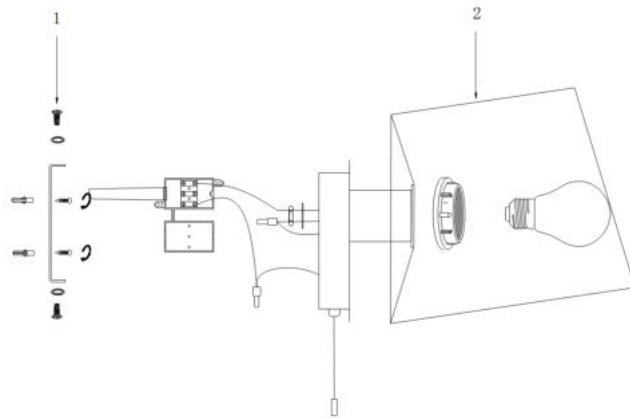

Instruction

Collection: MODERN
Series: BERGAMO
Model: MOD613WL-01W
Wall

- Wall

1 x E27 (60W)

MAYTONI
DECORATIVE LIGHTING

www.maytoni.de