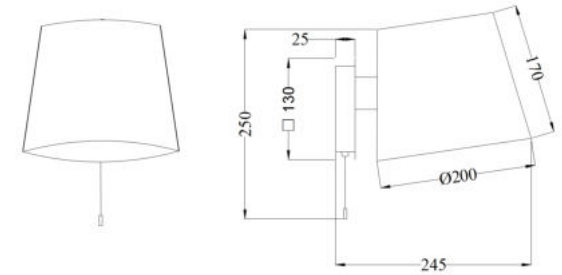

Instruction

Collection: MODERN
Series: BERGAMO
Model: MOD613WL-01W
Wall

- Wall

1 x E27 (60W)

MAYTONI
DECORATIVE LIGHTING

www.maytoni.de