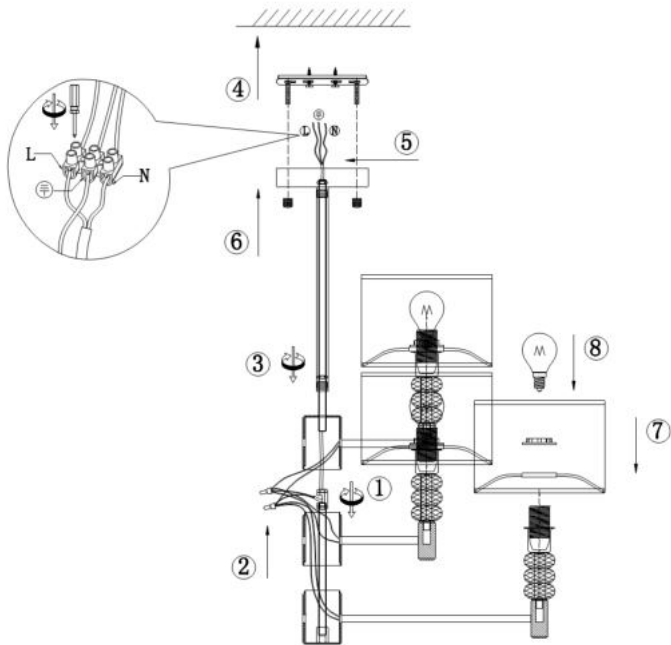

# Instruction

Collection: MODERN  
Series: LINCOLN  
Model: MOD527PL-06N  
Ceiling

- Ceiling

6 x E14 (40W)

**MAYTONI**  
DECORATIVE LIGHTING

[www.maytoni.de](http://www.maytoni.de)