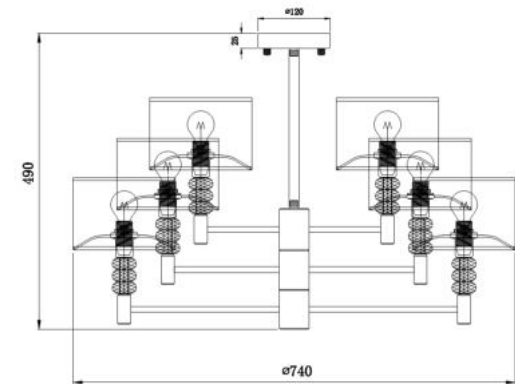

# Instruction

Collection: MODERN  
Series: LINCOLN  
Model: MOD527PL-06N  
Ceiling

- Ceiling

6 x E14 (40W)

**MAYTONI**  
DECORATIVE LIGHTING

[www.maytoni.de](http://www.maytoni.de)