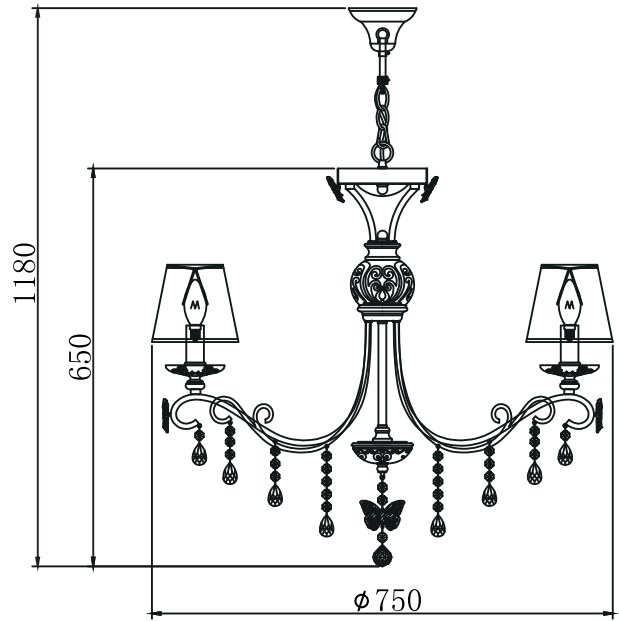

# Instruction

Collection: Elegant  
 Series: Fiona  
 Model: ARM032-05-PK  
 Suspended

- A=5
- B=5
- C=5
- D=5
- E=1

  
 5 x E14 (40w)

**MAYTONI**  
 DECORATIVE LIGHTING  
[www.maytoni.de](http://www.maytoni.de)