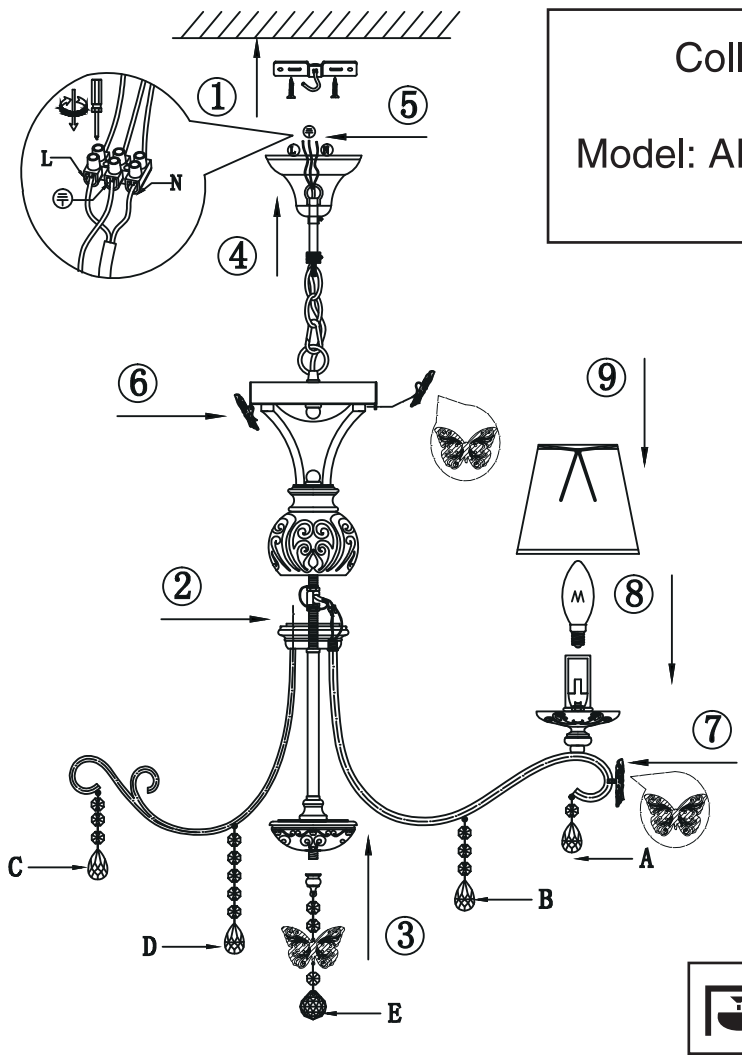

# Instruction

Collection: Elegant  
 Series: Fiona  
 Model: ARM032-05-PK  
 Suspended

- A=5
- B=5
- C=5
- D=5
- E=1

  
 5 x E14 (40w)

**MAYTONI**  
 DECORATIVE LIGHTING  
[www.maytoni.de](http://www.maytoni.de)