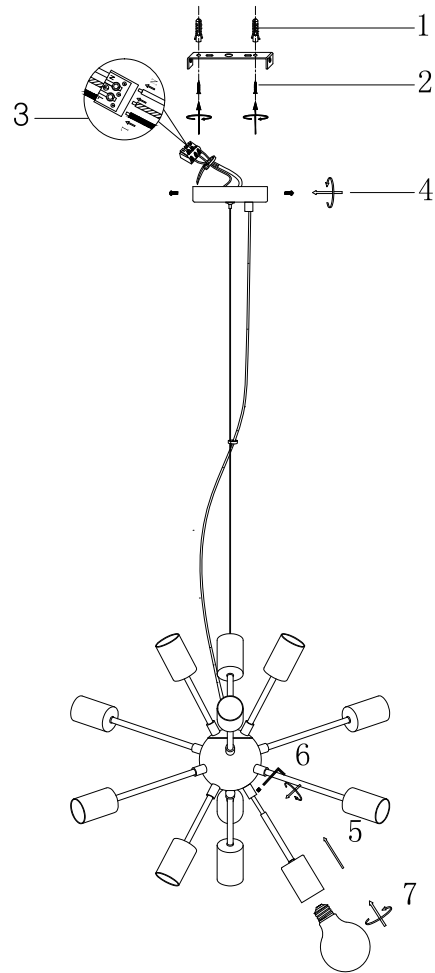

## T546PL-12B

12 x E27 (7W)

Model: T546PL-12B

Collection: Loft

Series: Jackson

Pendant Lamps