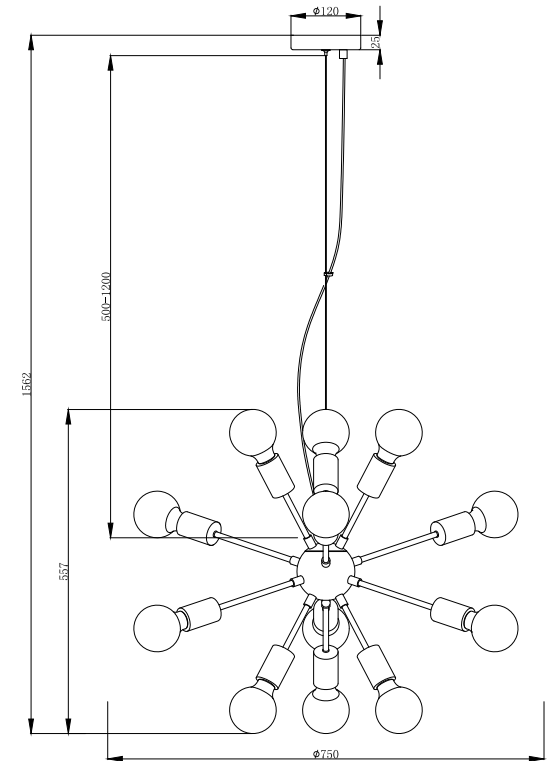

## T546PL-12B

12 x E27 (7W)

Model: T546PL-12B

Collection: Loft

Series: Jackson

Pendant Lamps