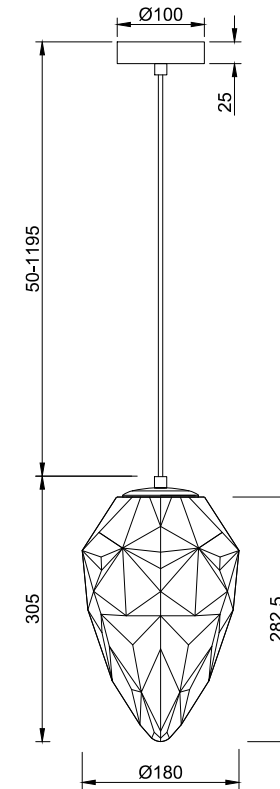

Instruction

P052PL-01GR

1 x E27 (40W)
Recommended to use with LED bulbs

Model: P052PL-01GR
Collection: Pendant
Series: Globo

Pendant Lamps