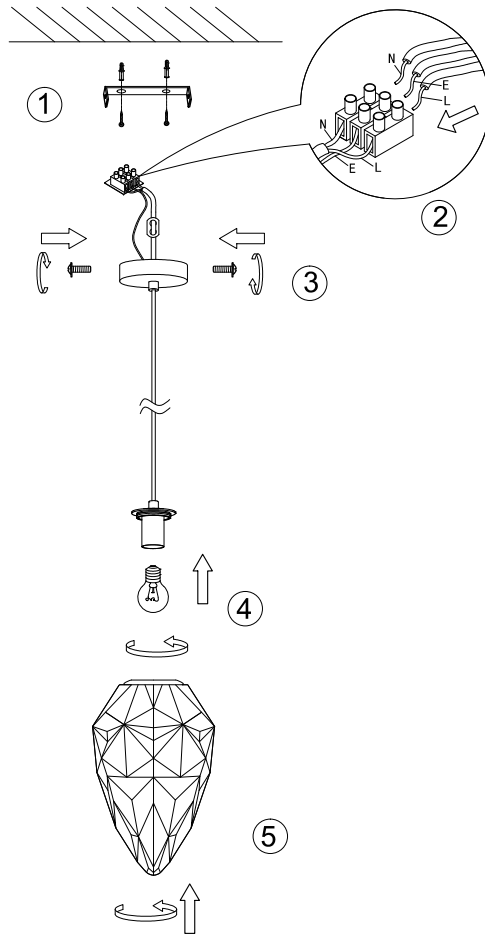

Instruction

P052PL-01GR

1 x E27 (40W)
Recommended to use with LED bulbs

Model: P052PL-01GR
Collection: Pendant
Series: Globo

Pendant Lamps