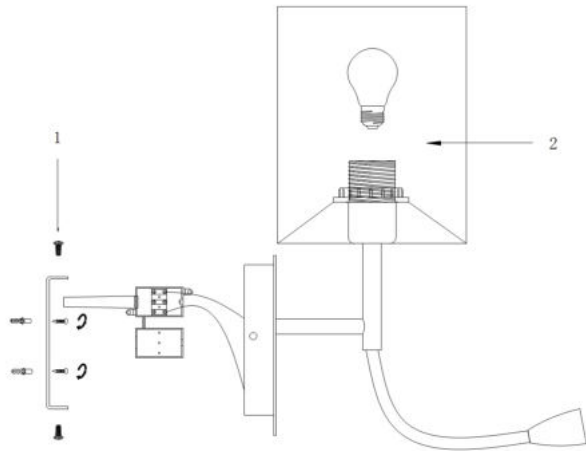

Instruction

Collection: MODERN
Series: BERGAMO
Model: MOD617WL-01CH
Wall

- Wall

1 x E27 (60W)

MAYTONI
DECORATIVE LIGHTING

www.maytoni.de