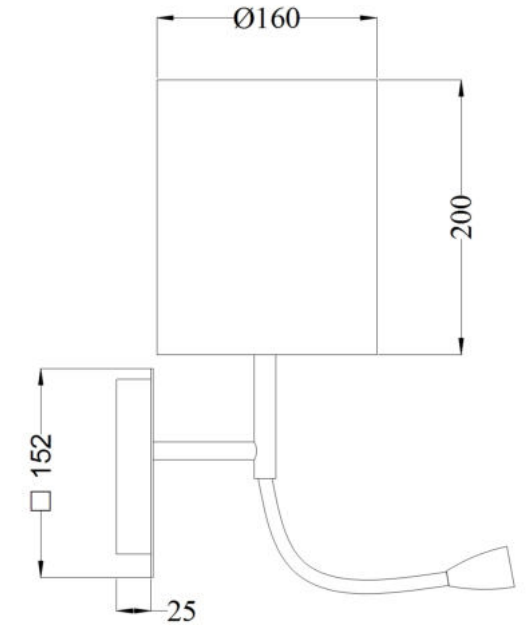

Instruction

Collection: MODERN
Series: BERGAMO
Model: MOD617WL-01CH
Wall

- Wall

1 x E27 (60W)

MAYTONI
DECORATIVE LIGHTING

www.maytoni.de