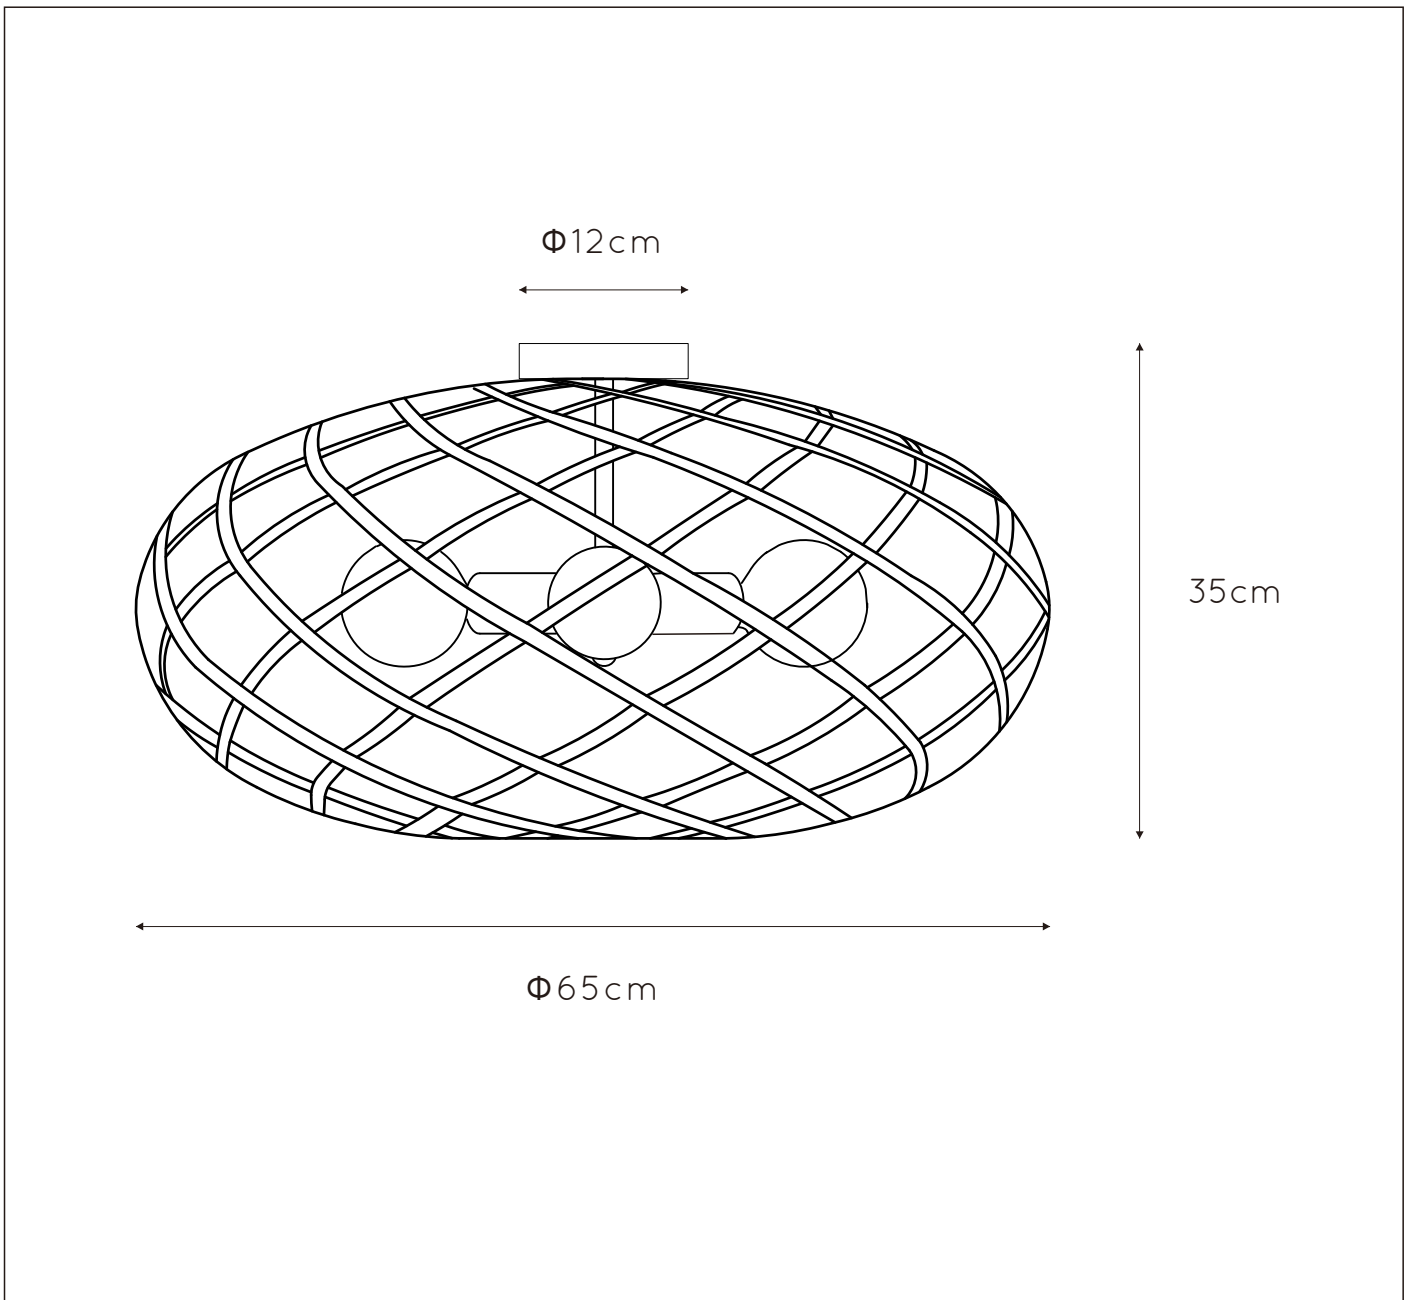

General

Dimensions LxWxH : 65cm x 65cm x 35cm
Height minimum : 35cm
Height maximum : 35cm
Dimensions shade LxWxH : 65cm x 65cm x 32cm
Main material : Metal
Ceiling rose material : Metal
Color : Matt black
Style : Modern
Shape : Oval
Weight : 1,9 kg
Warranty : 2 years

Product specifications

Dimmable : No
Light direction : Around (Diffuse)
Adjustable in height : No
Directional : Not Directional
Cable : No
Cable length : -
Sensor : Without Sensor
Control : Light Switch Control
IP-Class : 20
Electric class : 1
Light source including ? : No
Lamp socket : E27
Light source number : 3
Power requirements : 220-240V~50Hz
Bulb type & maximum wattage : E27 max.60W

For more specifications of this product please visit
www.lucide.com

WOLFRAM

Item number : 21117/65/30

EAN CODE : 5411212211354

For more specifications, dimensions please visit

www.lucide.com

LUCIDE

INSTALLATION DRAWING SPECIFICATIONS