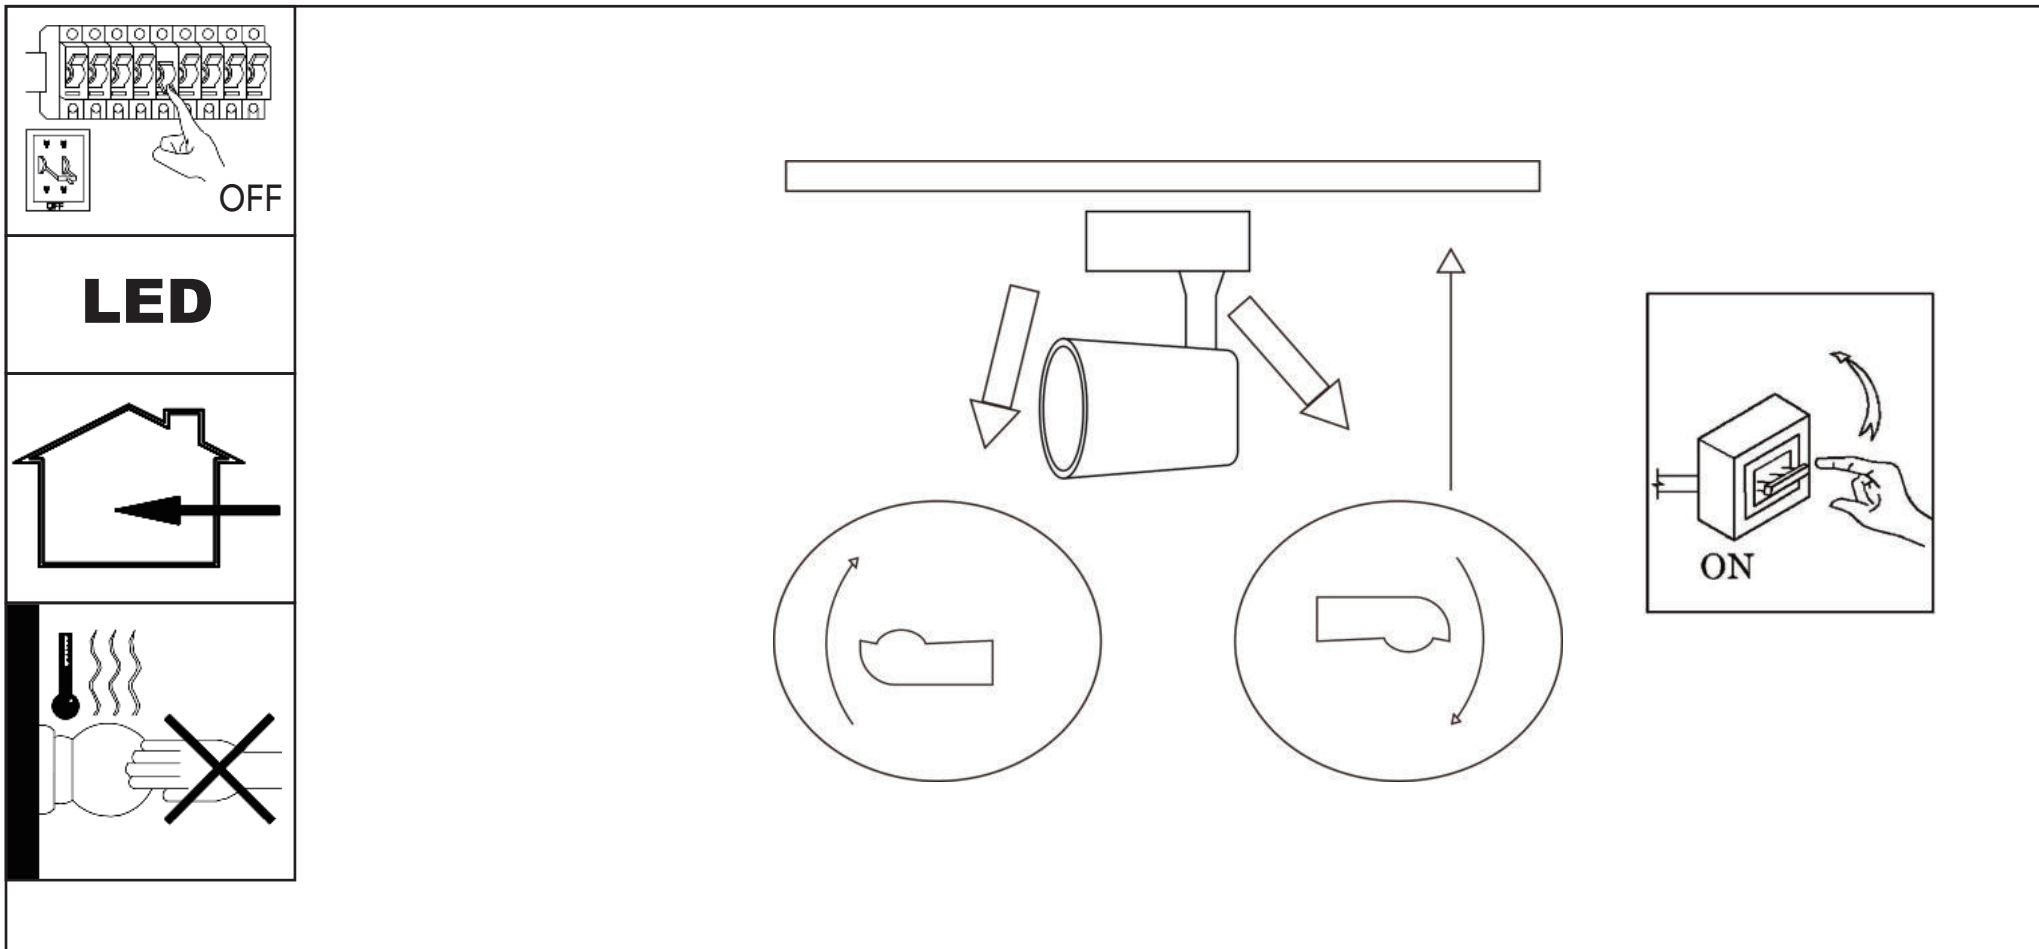

# ASSEMBLY INSTRUCTION / ИНСТРУКЦИЯ

A1810PL-1BK  
A1810PL-1WH  
A1811PL-1BK  
A1811PL-1WH

A1820PL-1BK  
A1820PL-1WH  
A1821PL-1BK  
A1821PL-1WH

A1830PL-1BK  
A1830PL-1WH  
A1831PL-1BK  
A1831PL-1WH

## Warning:

1. Turn off the main power at the circuit breaker before installing in order to prevent possible shock;
2. Don't exceed the rated voltage 230V;
3. Don't install on haven't finished ceiling and loose wood ceiling;
4. Do not use corrosive liquids to clean fixture such as acid, and alkaline liquids. Please use soft cloth when cleaning.