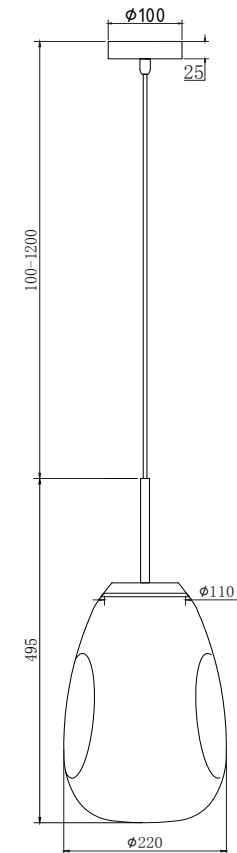

## P013PL-01G

1 x E27 (60W)

Model: P013PL-01G  
Collection: Pendant  
Series: Mabell

Pendant Lamps