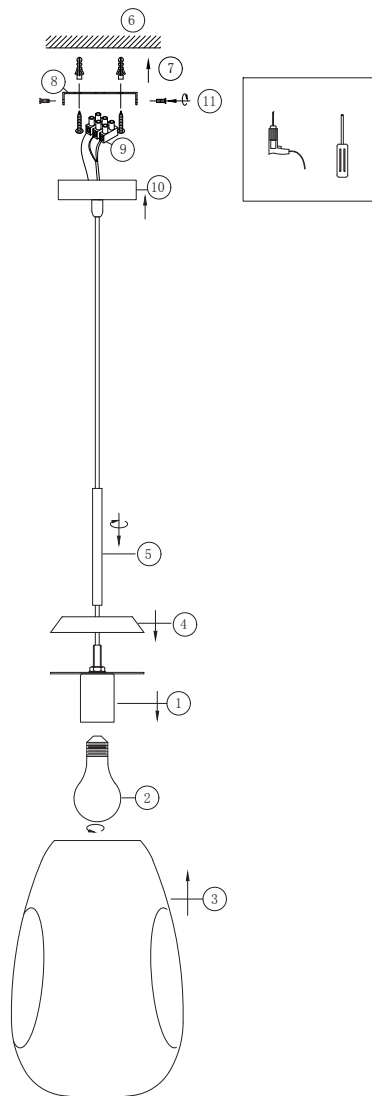

## P013PL-01G

1 x E27 (60W)

Model: P013PL-01G  
Collection: Pendant  
Series: Mabell

Pendant Lamps