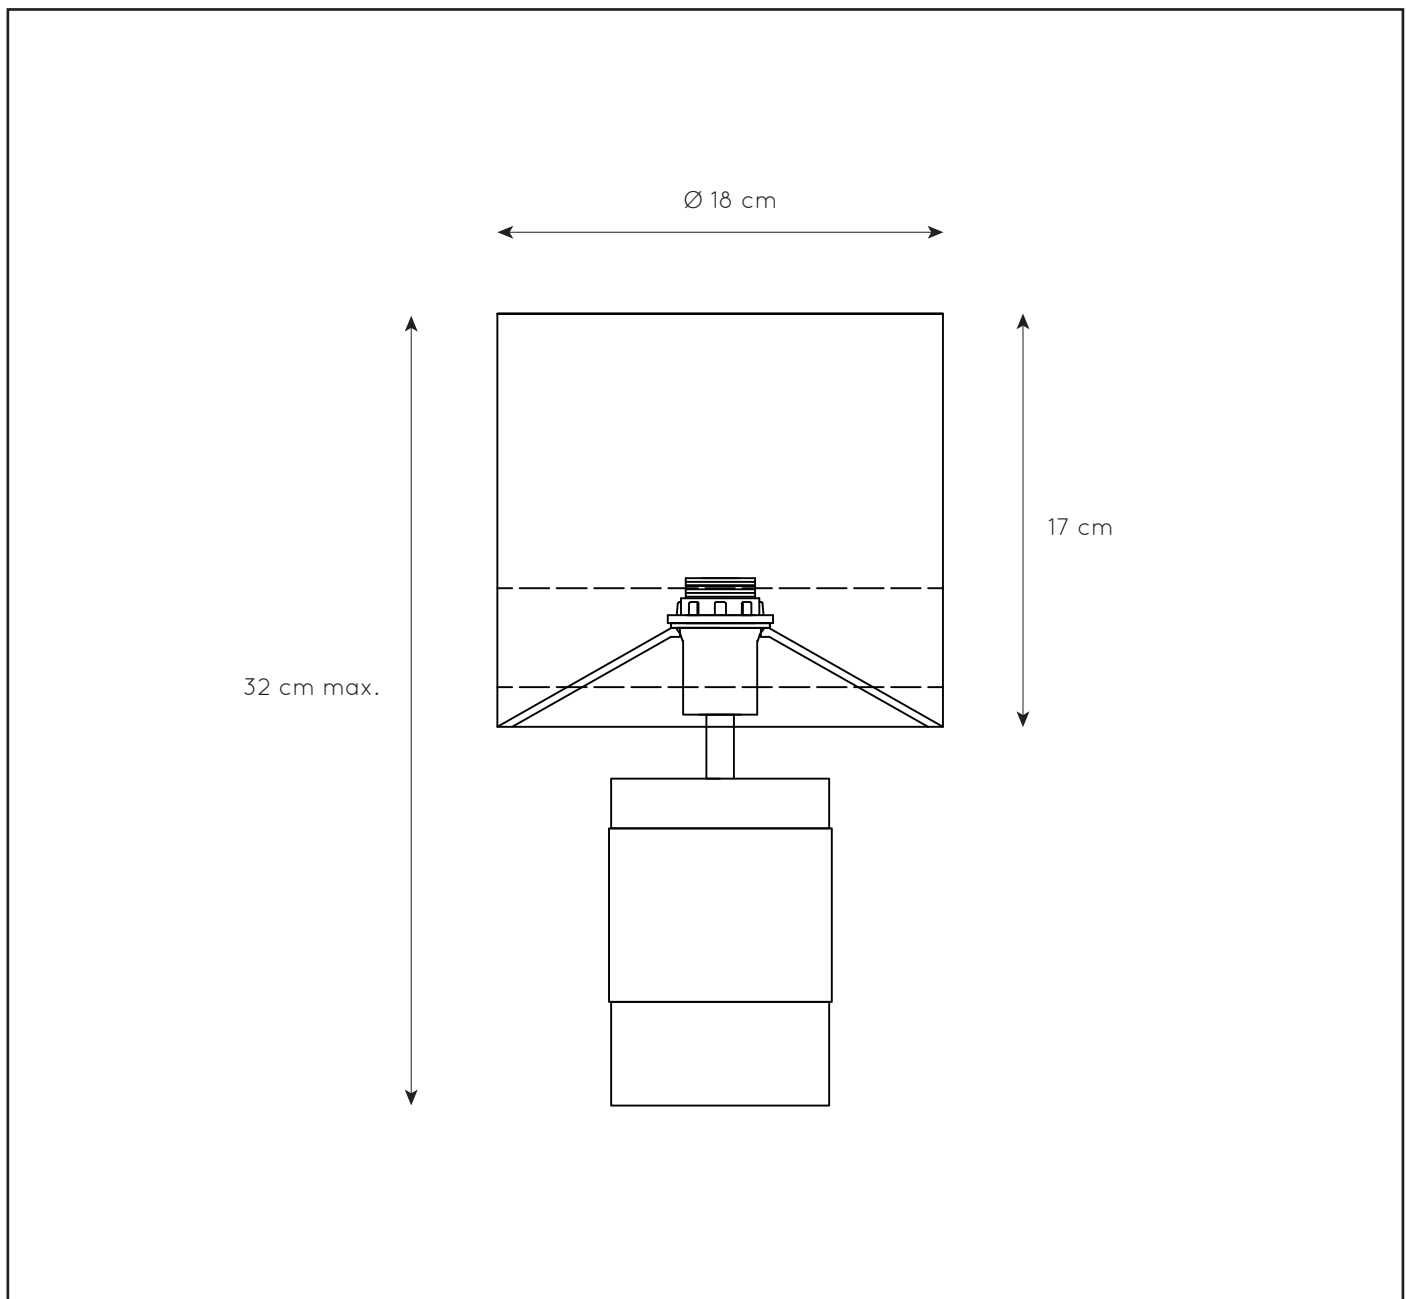

LUCIDE

GENERAL SPECIFICATIONS

**RECOMMENDED LUCIDE
LIGHT SOURCE**

49022/04/60

Light source dimmable : Yes

Light source incl. : No

General

Dimensions LxWxH : 18 cm x 18 cm x 32 cm

Height minimum : 32 cm

Height maximum : 32 cm

Dimensions shade LxWxH : 18 cm x 18 cm x 17 cm

Main material : Flock + Velvet + Ribbon + Metal

Ceiling rose material : None

Color : Ochre and satin brass

Style : Modern

Light source number : 1

Power requirements : 220-240V~50Hz

Bulb type & maximum wattage : E14- max.40W

For more specifications of this product please visit

www.lucide.com

LUCIDE

TECHNICAL DRAWING & DIMENSIONS

FRIZZLE

Item number : 10500/81/34

EAN code : 5411212105264

For more specifications, dimensions please visit
www.lucide.com

LUCIDE

INSTALLATION DRAWING SPECIFICATIONS