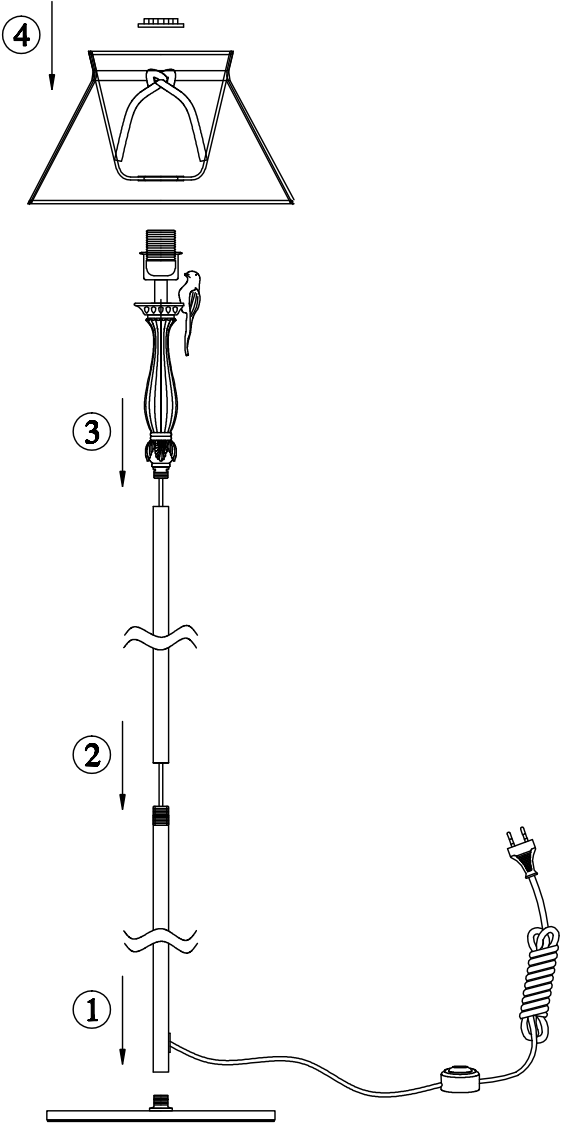

# Instruction

Collection: Elegant  
Series: Bird  
Model: ARM013-22-W  
Mobile

**I** – Mobile

  
1 x E27 (40w)

**MAYTONI**  
DECORATIVE LIGHTING

[www.maytoni.de](http://www.maytoni.de)