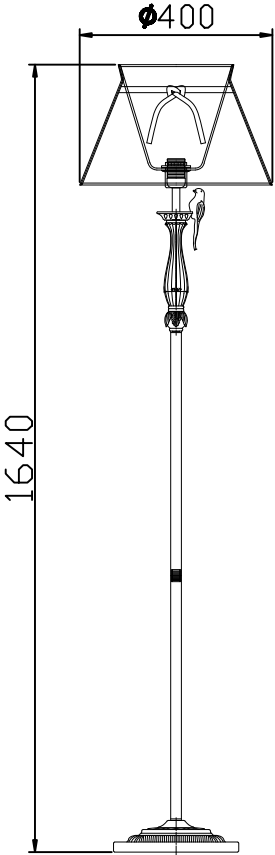

# Instruction

Collection: Elegant  
Series: Bird  
Model: ARM013-22-W  
Mobile

**I** – Mobile

  
1 x E27 (40w)

**MAYTONI**  
DECORATIVE LIGHTING

[www.maytoni.de](http://www.maytoni.de)