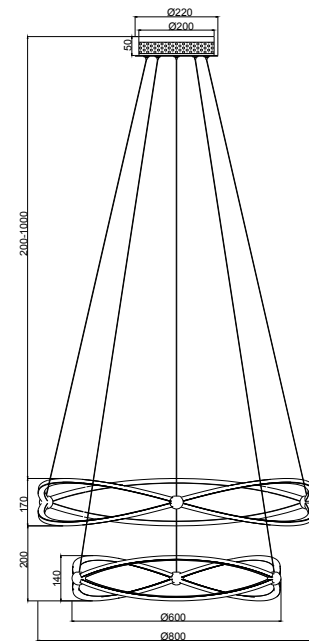

Instruction

MOD062PL-L103CH3K

MAX 103W
6000 Lumen

Model: MOD062PL-L103CH3K
Collection: Modern
Series: Weave

Pendant Lamps