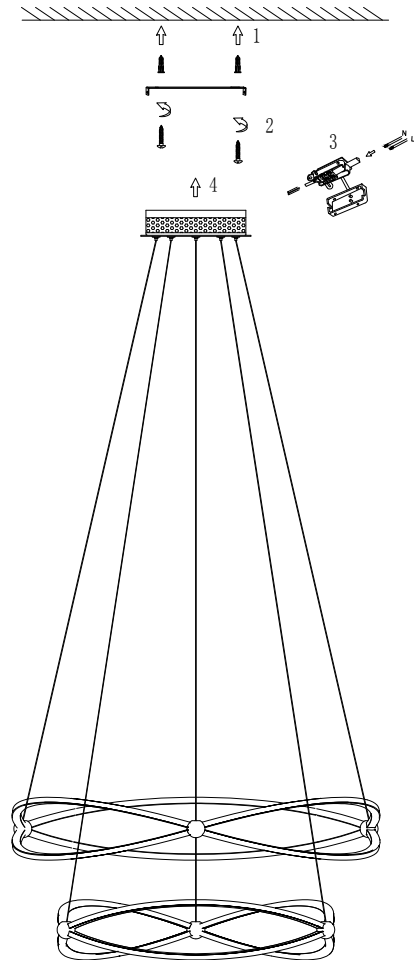

Instruction

MOD062PL-L103CH3K

MAX 103W
6000 Lumen

Model: MOD062PL-L103CH3K
Collection: Modern
Series: Weave

Pendant Lamps