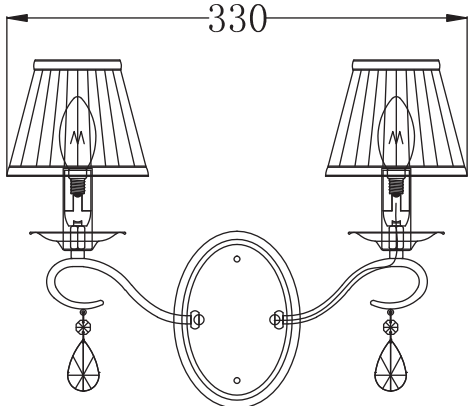

Instruction

Collection: Elegant
Series: Brionia
Model: ARM172-02-G
Wall-mounted

A = 2

2 x E14 (40w)

MAYTONI
DECORATIVE LIGHTING

www.maytoni.de