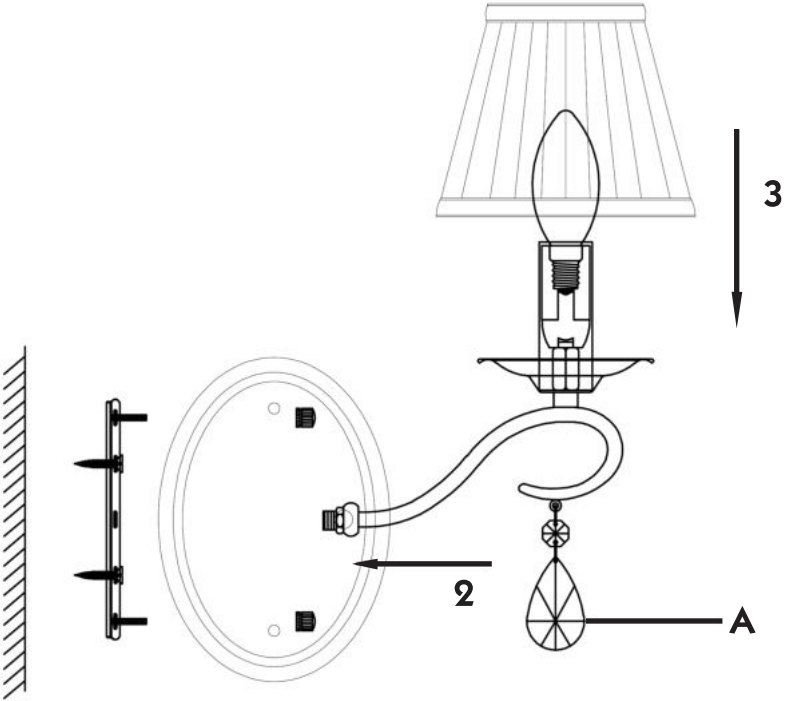

Instruction

Collection: Elegant
Series: Brionia
Model: ARM172-02-G
Wall-mounted

A = 2

2 x E14 (40w)

MAYTONI
DECORATIVE LIGHTING

www.maytoni.de