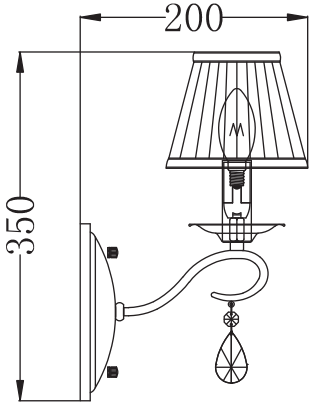

Instruction

Collection: Elegant
Series: Brionia
Model: ARM172-02-G
Wall-mounted

A = 2

2 x E14 (40w)

MAYTONI
DECORATIVE LIGHTING

www.maytoni.de