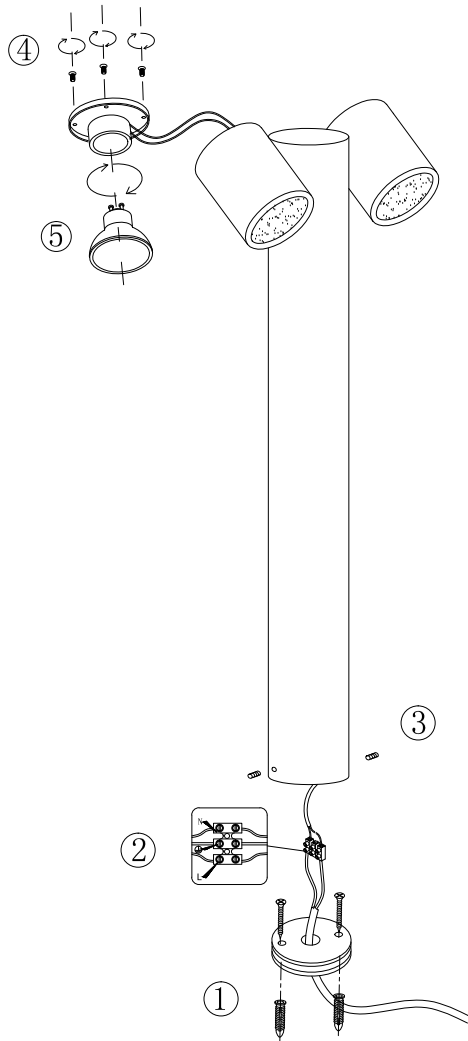

# Instruction

O010FL-02B

2 x GU10 (50W)

Model: O010FL-02B  
Collection: Outdoor  
Series: Wall Street

Floor Lamps