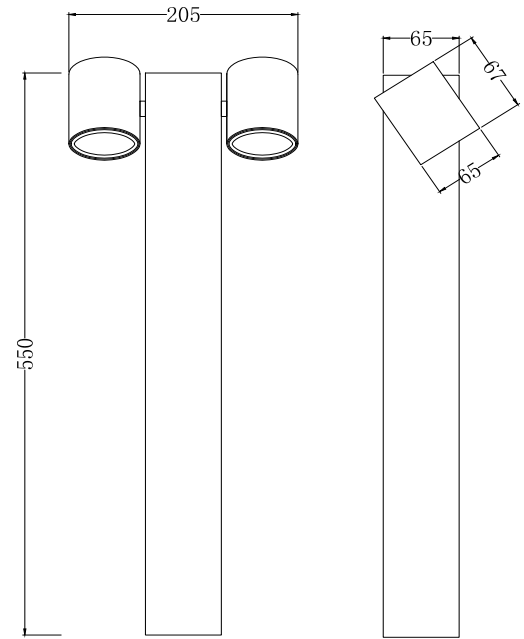

# Instruction

O010FL-02B

2 x GU10 (50W)

Model: O010FL-02B  
Collection: Outdoor  
Series: Wall Street

Floor Lamps