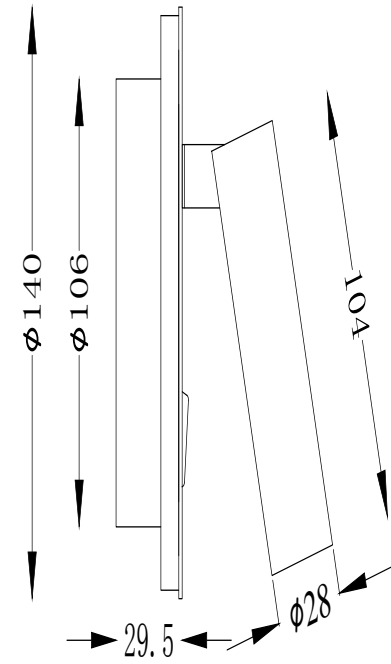

Instruction

C176-WL-01-6W-B

MAX 9W
540 Lumen

Model: C176-WL-01-6W-B
Collection: Ceiling & Wall
Series: los 176

Wall Lamps