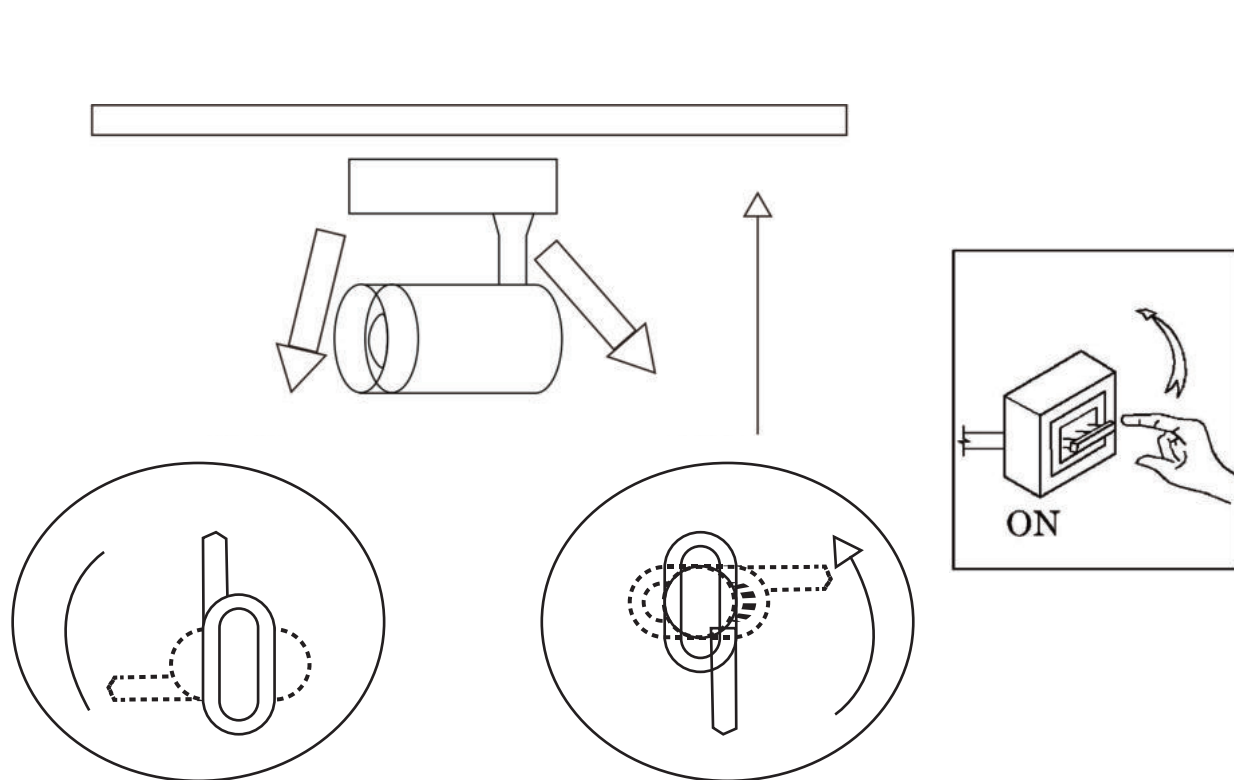

ASSEMBLY INSTRUCTION / ИНСТРУКЦИЯ

A1710PL-1BK	A1720PL-1BK	A1730PL-1BK	A1613PL-1BK	A1640PL-1BK	A2324PL-1BK
A1710PL-1WH	A1720PL-1WH	A1730PL-1WH	A1613PL-1WH	A1640PL-1WH	A2324PL-1WH
A2310PL-1BK	A2320PL-1BK	A2330PL-1BK	A1632PL-1BK	A2315PL-1BK	
A2310PL-1WH	A2320PL-1WH	A2330PL-1WH	A1632PL-1WH	A2315PL-1WH	
A1711PL-1BK	A1721PL-1BK	A1731PL-1BK			
A1711PL-1WH	A1721PL-1WH	A1731PL-1WH			
A2311PL-1BK	A2321PL-1BK	A2331PL-1BK			
A2311PL-1WH	A2321PL-1WH	A2331PL-1WH			

Warning:

1. Turn off the main power at the circuit breaker before installing in order to prevent possible shock;
2. Don't exceed the rated voltage 230V;
3. Don't install on haven't finished ceiling and loose wood ceiling;
4. Do not use corrosive liquids to clean fixture such as acid, and alkaline liquids. Please use soft cloth when cleaning.