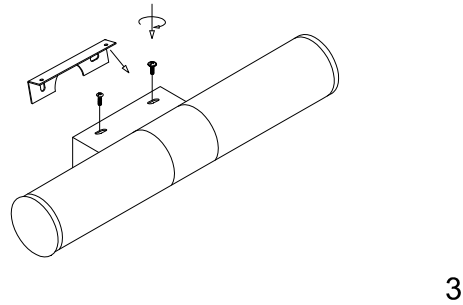

# Instruction

MIR001WL-L12CH

MAX 12W  
910 Lumen

Model: MIR001WL-L12CH  
Collection: Mirror  
Series: Aurelio

Wall Lamps