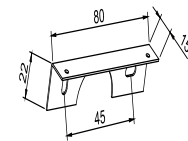

# Instruction

MIR001WL-L12CH

MAX 12W  
910 Lumen

Model: MIR001WL-L12CH  
Collection: Mirror  
Series: Aurelio

Wall Lamps