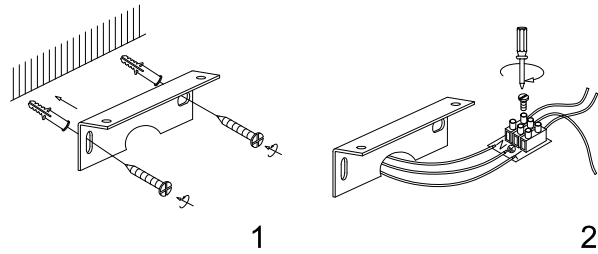

# Instruction

MIR001WL-L12CH

MAX 12W  
910 Lumen

Model: MIR001WL-L12CH  
Collection: Mirror  
Series: Aurelio

Wall Lamps