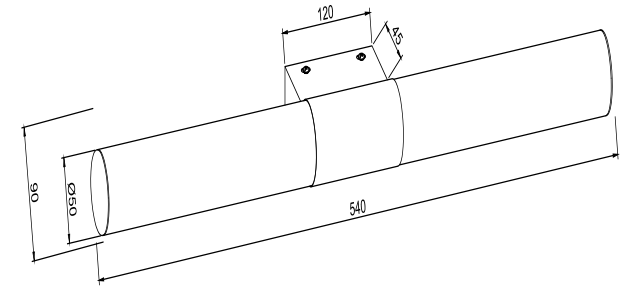

# Instruction

MIR001WL-L12CH

MAX 12W  
910 Lumen

Model: MIR001WL-L12CH  
Collection: Mirror  
Series: Aurelio

Wall Lamps