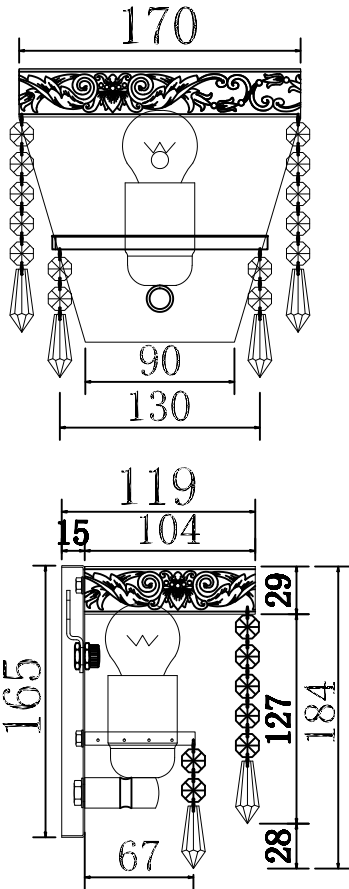

Instruction

Collection: Diamant crystal
Series: Palace
Model: DIA890-WL-01-G
Wall-mounted

1 x E27 (60w)

MAYTONI
DECORATIVE LIGHTING

www.maytoni.de