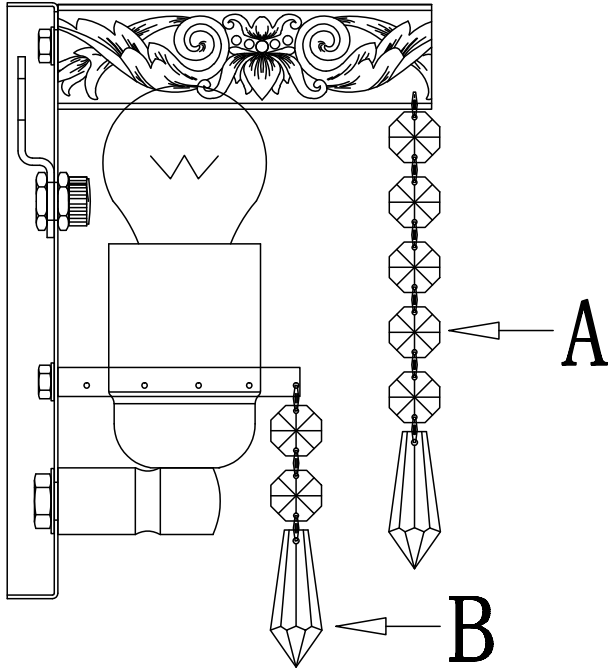

Instruction

Collection: Diamant crystal
Series: Palace
Model: DIA890-WL-01-G
Wall-mounted

1 x E27 (60w)

MAYTONI
DECORATIVE LIGHTING

www.maytoni.de