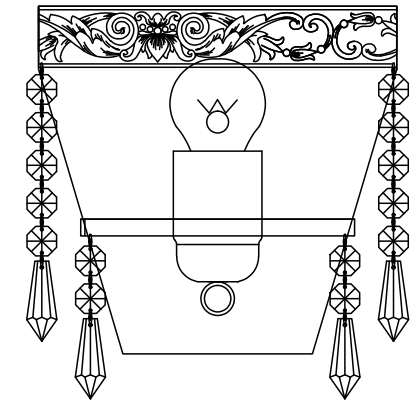

Instruction

Collection: Diamant crystal
Series: Palace
Model: DIA890-WL-01-G
Wall-mounted

1 x E27 (60w)

MAYTONI
DECORATIVE LIGHTING

www.maytoni.de