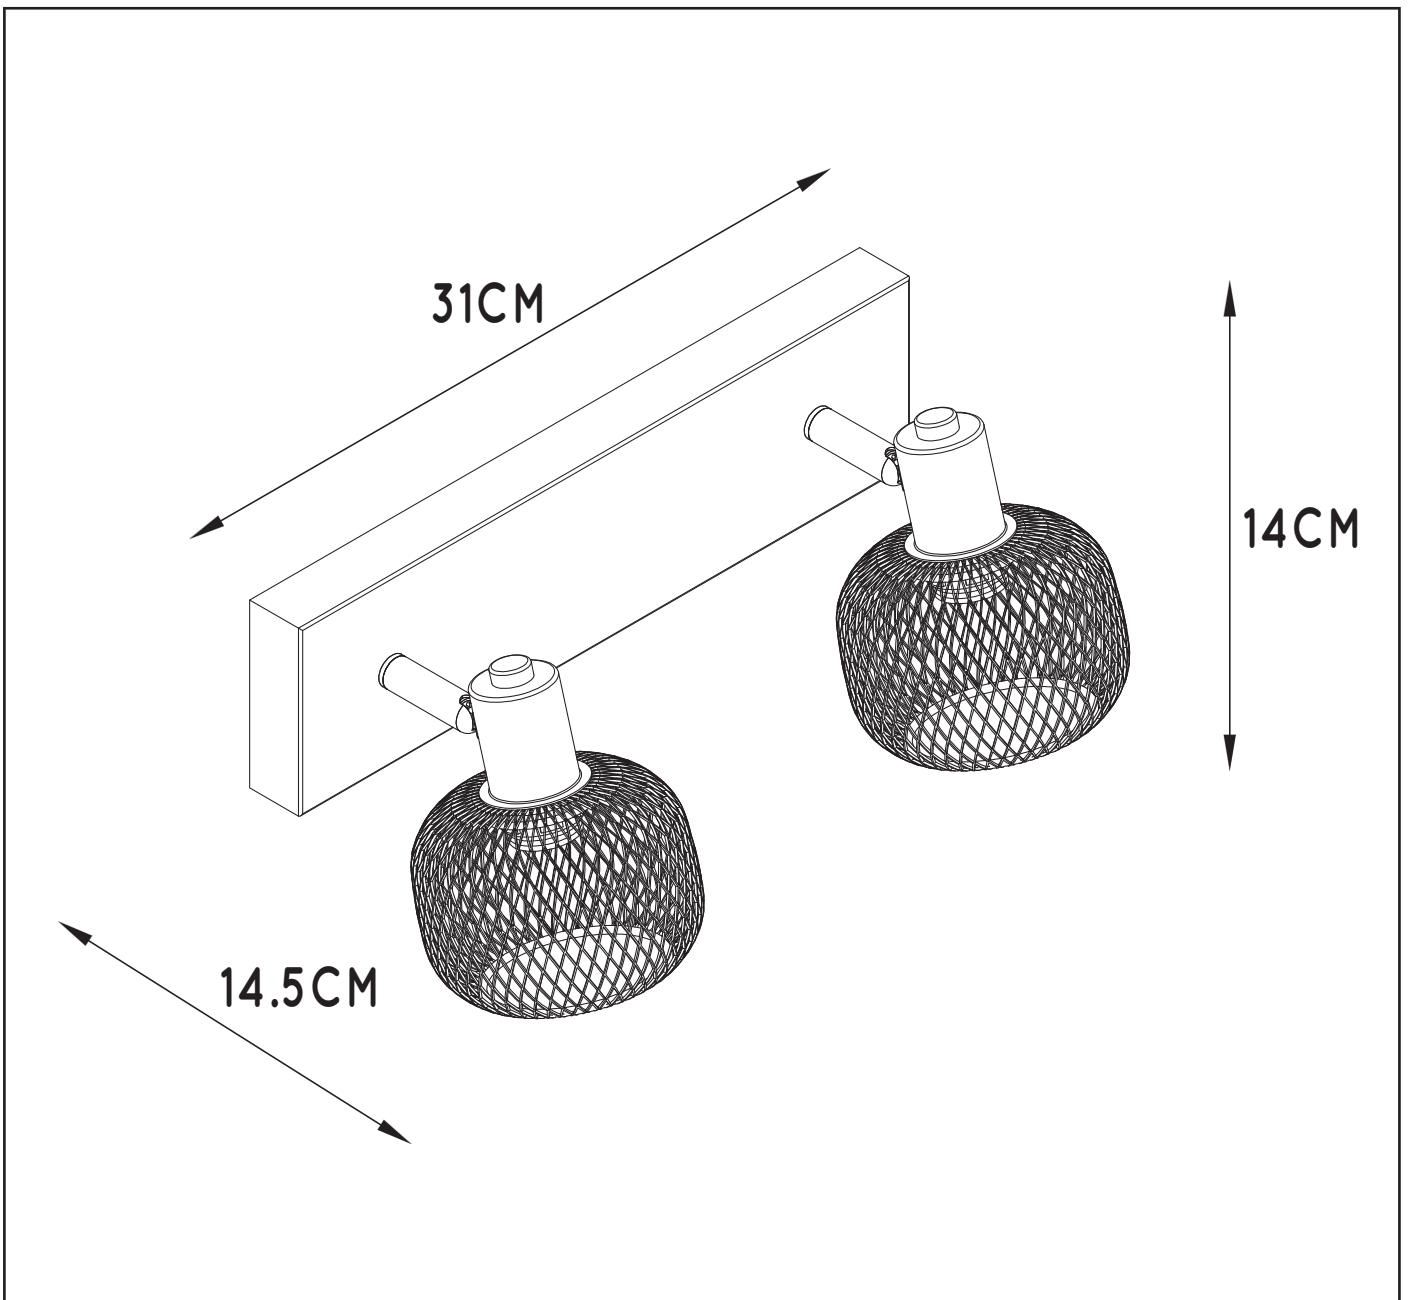

**RECOMMENDED LUCIDE
LIGHT SOURCE**

49046/03/62
Light source dimmable : Yes
Light source incl. : No

General

Dimensions LxWxH : 31cm x14.5cm x 14 cm
Heigth minimum : -
Heigth maximum : 14 cm
Dimensions shade LxWxH : ϕ 10*H7.5
Main material : Metal
Ceiling rose material : Metal
Color : matte black-gold
Style : Retro
Shape : Rectangle
Weight : 0.5Kg
Warranty : 2 years

Product specifications

Dimmable : Yes
Light direction : around
Adjustable in heigth : No
(Before Installation)
Directional : rotatable and tiltable
Cable :
Cable length : -
Sensor : Without Sensor
Control : Light Switch Control
IP-Class : 20
Electric class : 1
Light source including ? : No
Lamp socket : E14
Light source number : 2
Power requirements : 220-240V~50Hz
Bulb type & maximum wattage : E14 Max 25W

For more specifications of this product please visit
www.lucide.com

MAREN

Item number :77978/02/02

EAN code :5411212771087

LUCIDE

INSTALLATION DRAWING SPECIFICATIONS