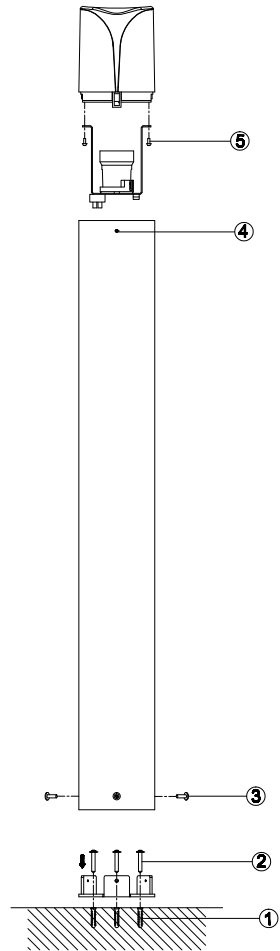

# Instruction

O018FL-01B

1 x E27 (23W)

Model: O018FL-01B  
Collection: Outdoor  
Series: Piccadilly

Floor Lamps