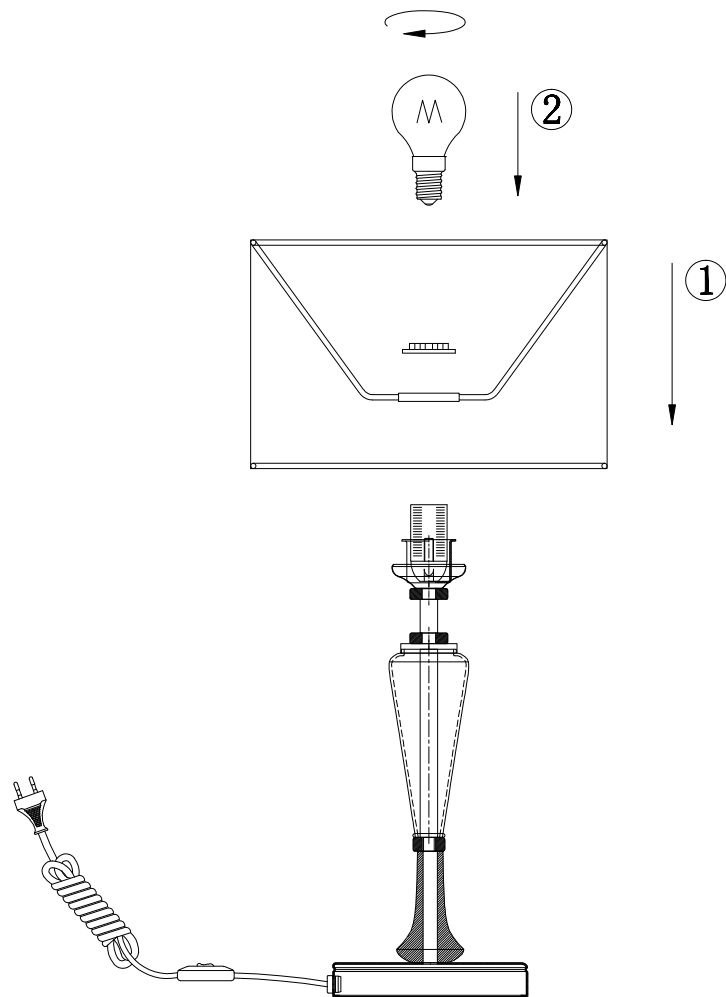

# Instruction

MOD014TL-01N

1 x E14 (40W)

Model: MOD014TL-01N  
Collection: Modern  
Series: Alicante

Table Lamps