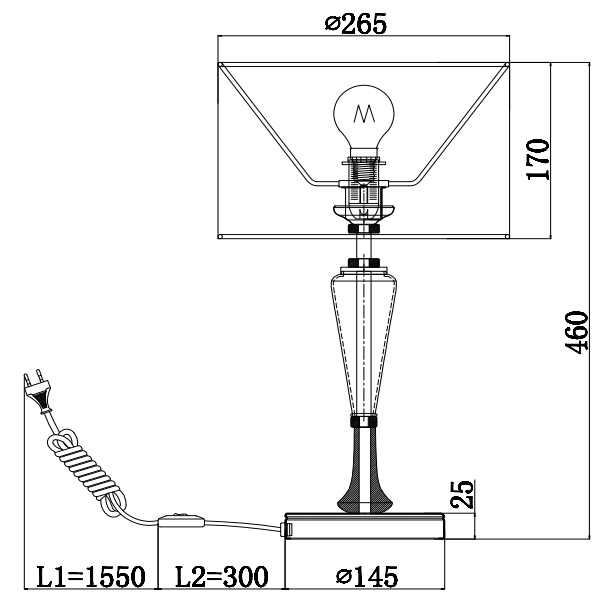

# Instruction

MOD014TL-01N

1 x E14 (40W)

Model: MOD014TL-01N  
Collection: Modern  
Series: Alicante

Table Lamps