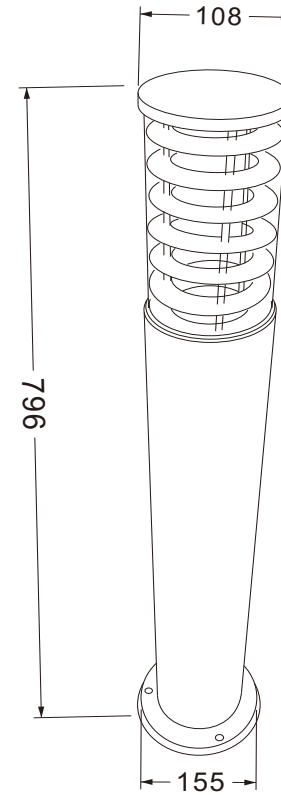

Instruction

O576FL-01B

Model: O576FL-01B
Collection: Outdoor
Series: Bronx

Wall Lamps