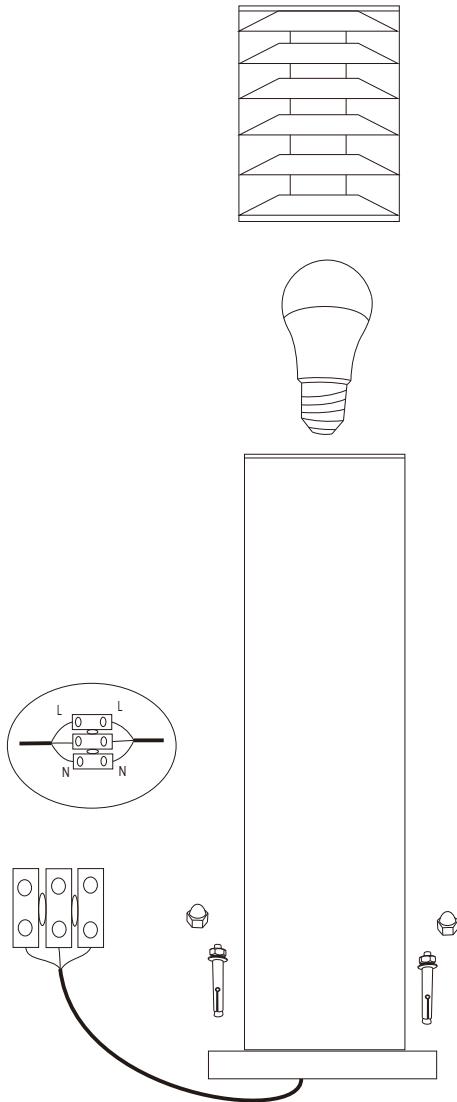

Instruction

O576FL-01B

Model: O576FL-01B
Collection: Outdoor
Series: Bronx

Wall Lamps