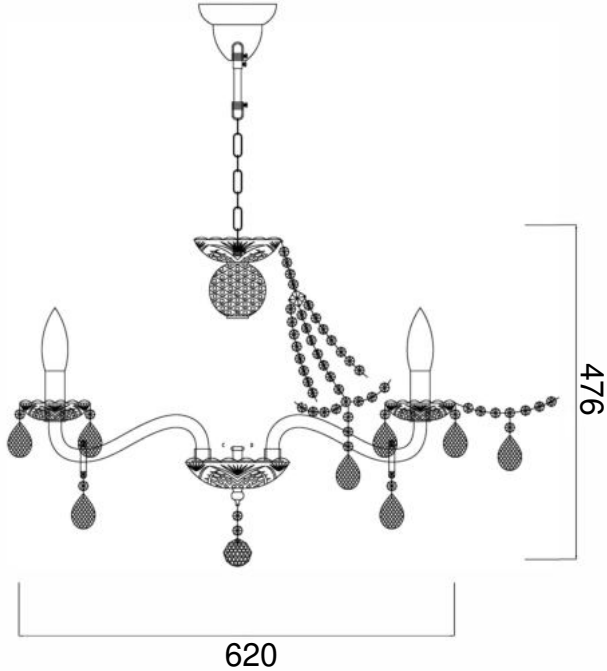

Instruction

Collection: DIAMANT CRYSTAL
 Series: BEATRIX
 Model: DIA019-06-G
 Ceiling

 6 x E14 (60W)

MAYTONI
 DECORATIVE LIGHTING
www.maytoni.de