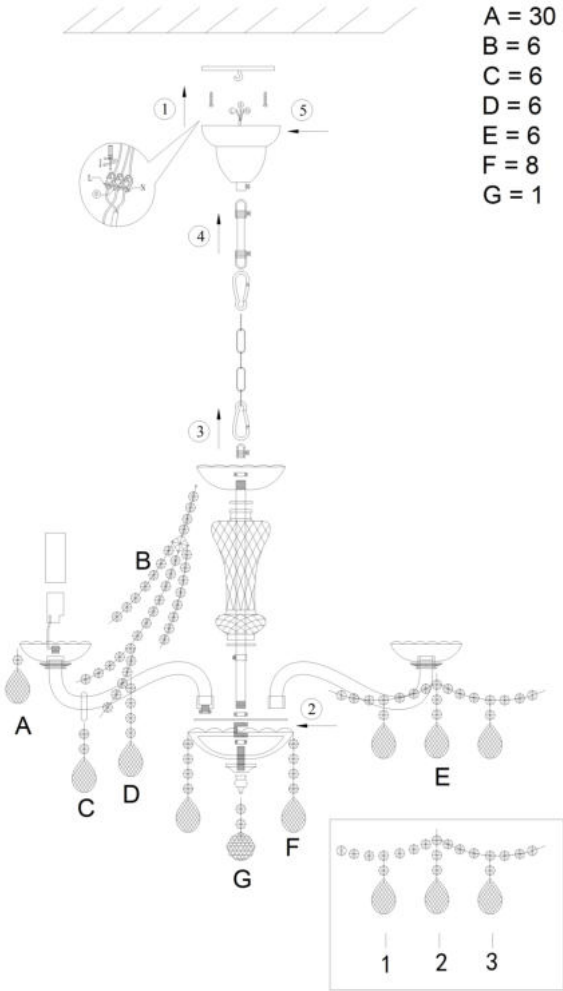

Instruction

Collection: DIAMANT CRYSTAL
 Series: BEATRIX
 Model: DIA019-06-G
 Ceiling

 6 x E14 (60W)

MAYTONI
 DECORATIVE LIGHTING
www.maytoni.de