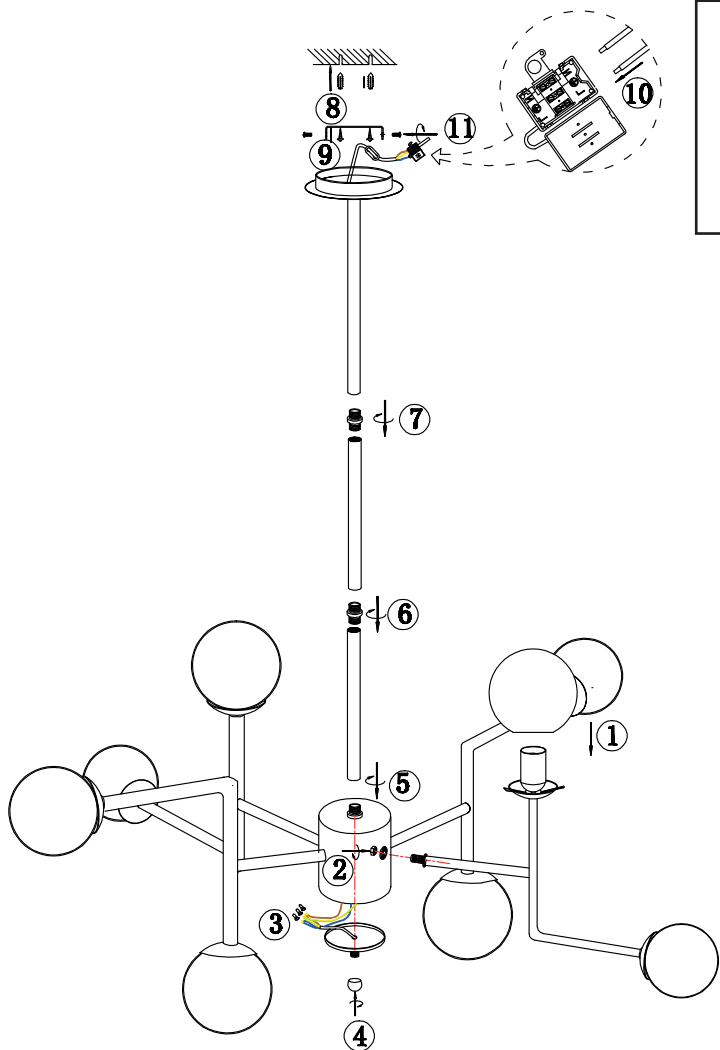

Instruction

Collection: Modern
 Series: Erich
 Model: MOD221-PL-08-G
 Suspended

 8 x E14 (40w)

MAYTONI
 DECORATIVE LIGHTING
www.maytoni.de