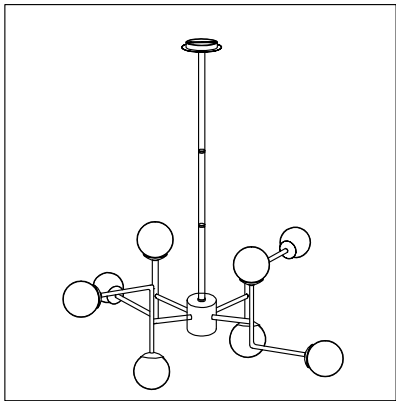

Instruction

Collection: Modern
 Series: Erich
 Model: MOD221-PL-08-G
 Suspended

 8 x E14 (40w)

MAYTONI
 DECORATIVE LIGHTING
www.maytoni.de