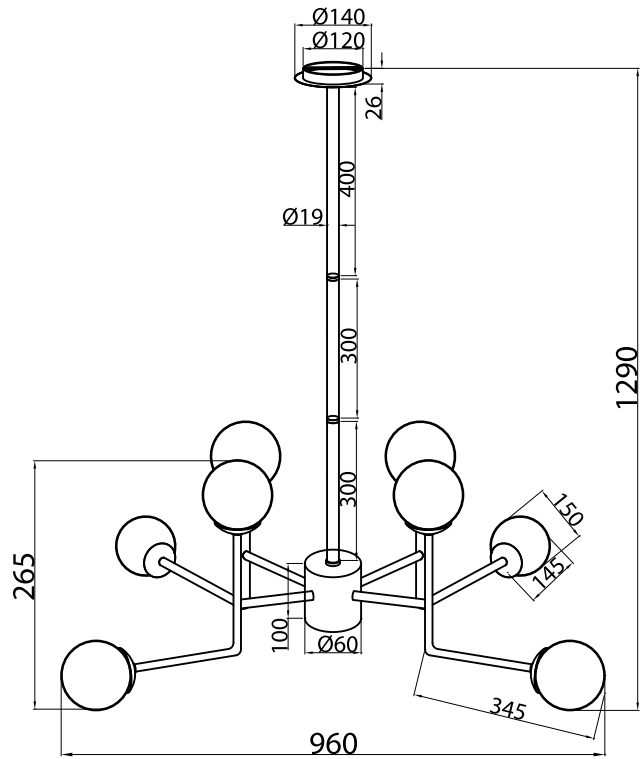

Instruction

Collection: Modern
 Series: Erich
 Model: MOD221-PL-08-G
 Suspended

 8 x E14 (40w)

MAYTONI
 DECORATIVE LIGHTING
www.maytoni.de