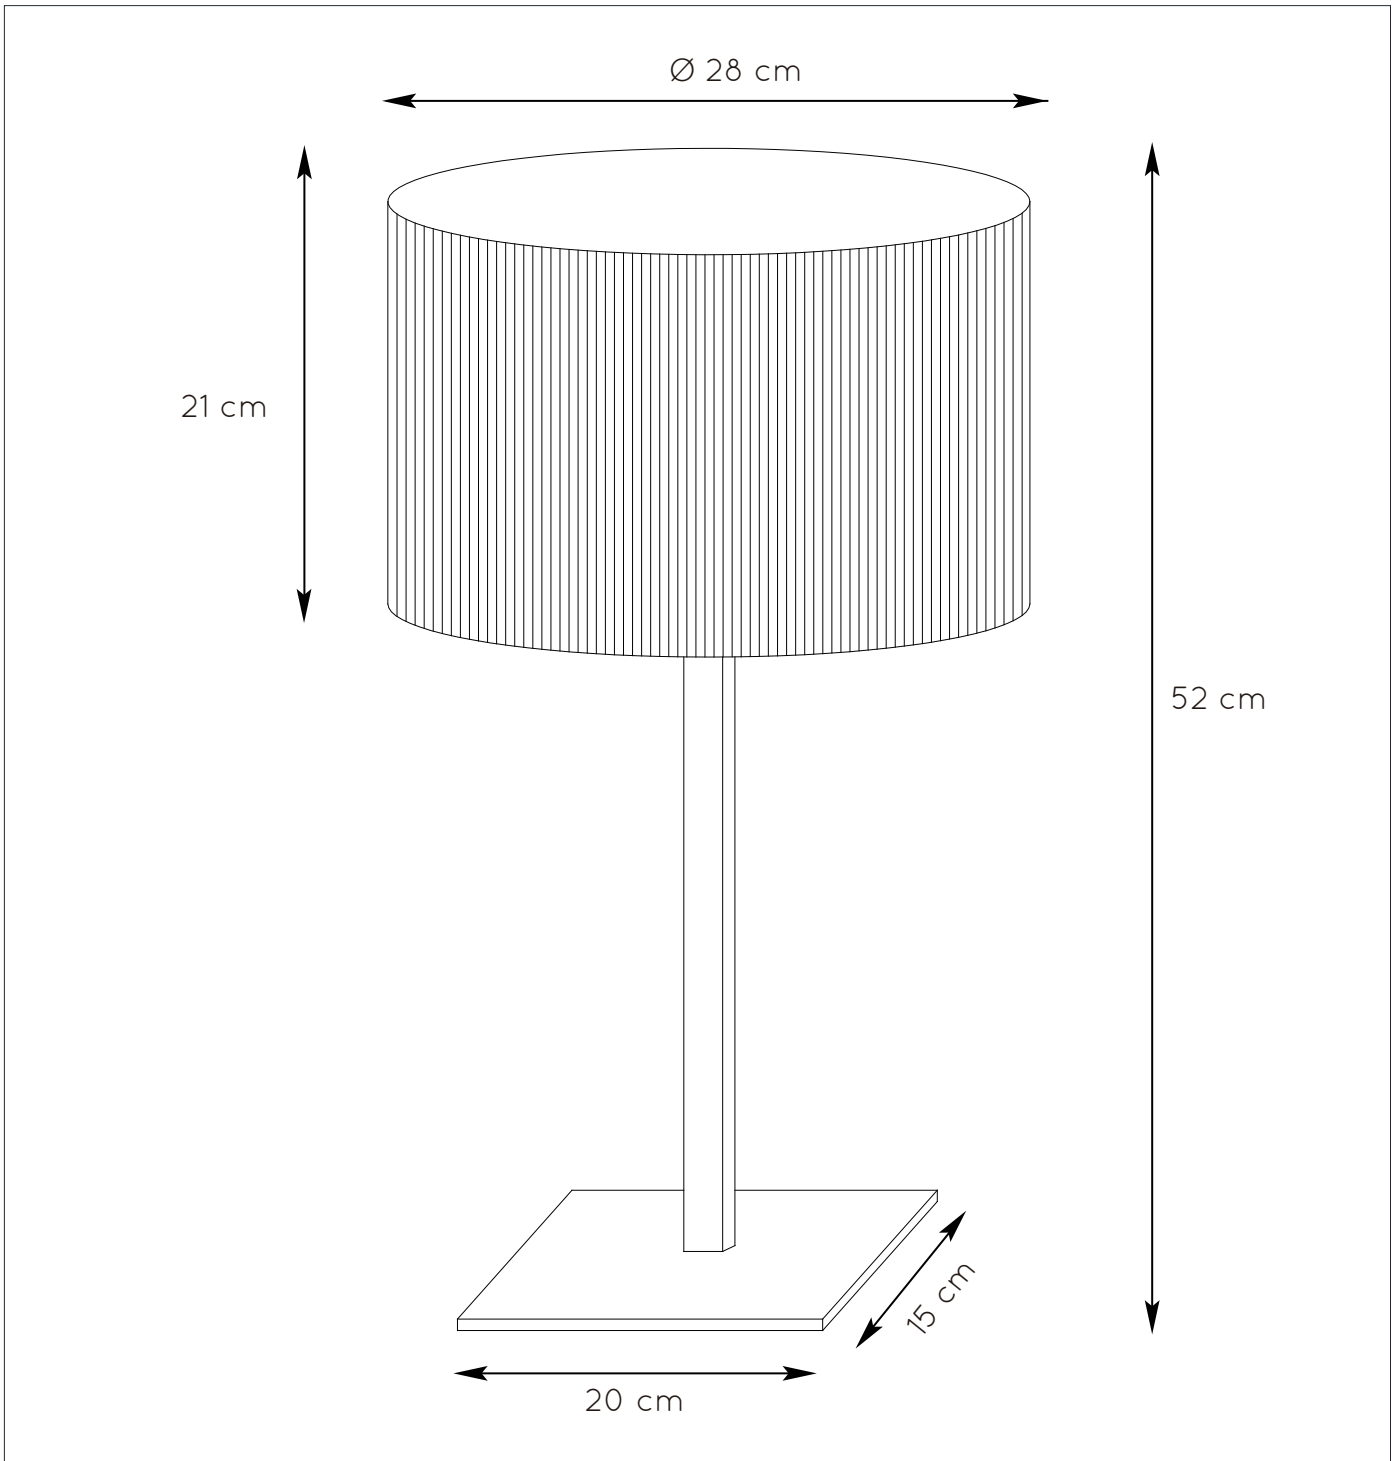

LUCIDE

GENERAL SPECIFICATIONS

RECOMMENDED LUCIDE LIGHT SOURCE

49020/05/60

Light source dimmable : Yes

Light source incl. : No

General

Dimensions LxWxH : 28 cm x 28 cm x 52 cm

Height minimum : 52 cm

Height maximum : 52 cm

Dimensions shade LxWxH : Ø 28 cm x 21 cm

Main material : Bamboo and metal

Ceiling rose material : -

Color : Sand black and nature

Style : Modern

Shape: Round

Weight : 1.8 kg

Warranty : 2 years

Product specifications

Dimmable : No

Light direction : Around (Diffuse)

Adjustable in height : Not Adjustable In Height
(Before Installation)

Directional : Not Directional

Light source number : 1

Power requirements : 220-240V~ 50Hz

Bulb type & maximum wattage : E27- max. 40W

For more specifications of this product please visit

www.lucide.com

MAGIUS

Item number : 03529/81/30

EAN code : 5411212031280