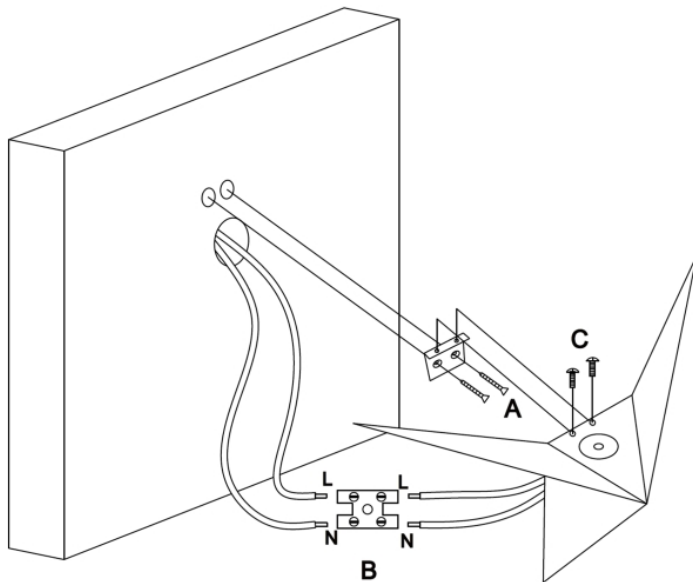

Instruction

Collection: CEILING & WALL

Series: TRAME

Model: C808WL-L3B

Wall

- Wall

max 3W
150 LM

MAYTONI
DECORATIVE LIGHTING