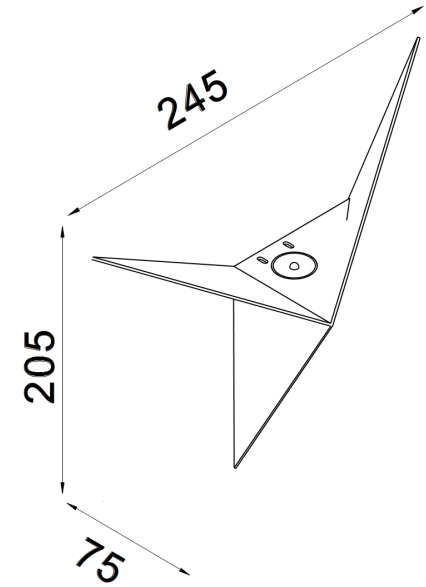

Instruction

Collection: CEILING & WALL

Series: TRAME

Model: C808WL-L3B

Wall

- Wall

max 3W
150 LM

MAYTONI
DECORATIVE LIGHTING