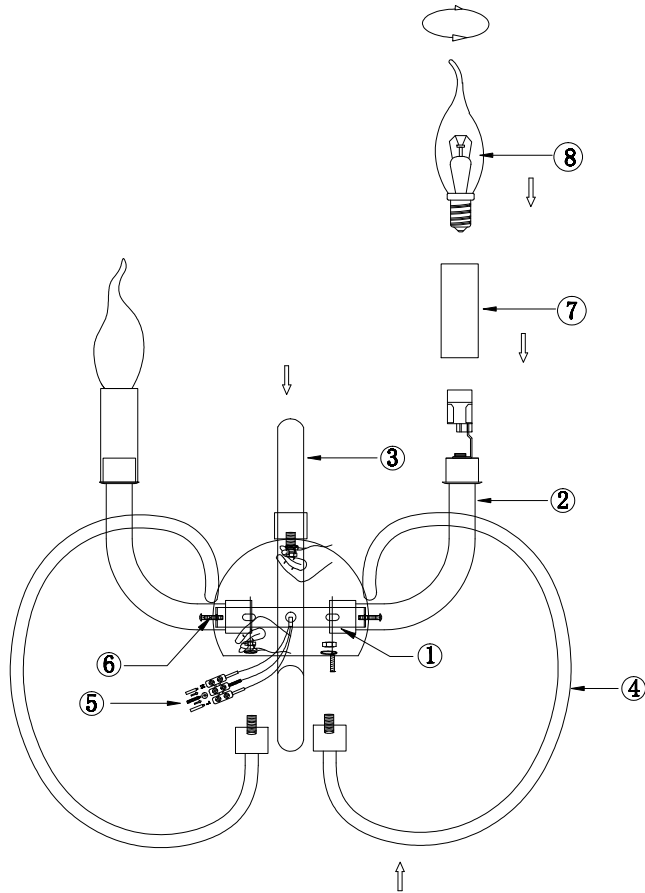

Instruction

MOD051WL-02TR

2 x E14 (40W)

Model: MOD051WL-02TR
Collection: Modern
Series: Atlanta

Wall Lamps