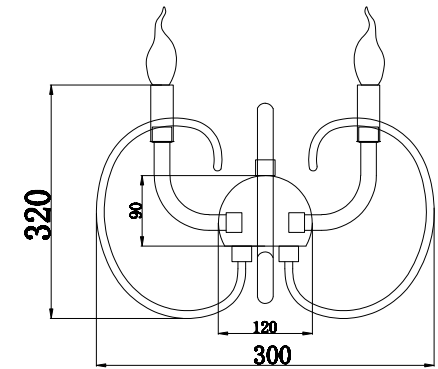

Instruction

MOD051WL-02TR

2 x E14 (40W)

Model: MOD051WL-02TR
Collection: Modern
Series: Atlanta

Wall Lamps