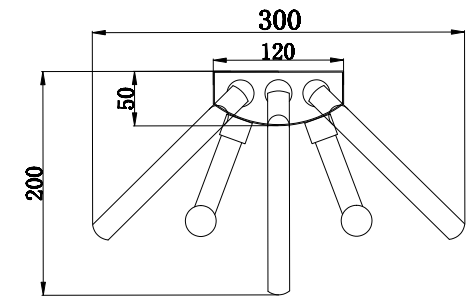

Instruction

MOD051WL-02TR

2 x E14 (40W)

Model: MOD051WL-02TR
Collection: Modern
Series: Atlanta

Wall Lamps