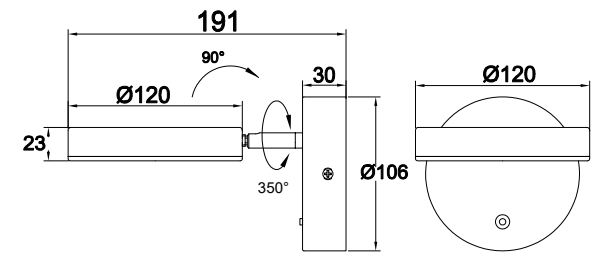

Instruction

MOD070WL-L8B3K

MAX 8W
450 Lumen

Model: MOD070WL-L8B3K
Collection: Technical
Series: Fad

Wall Lamps