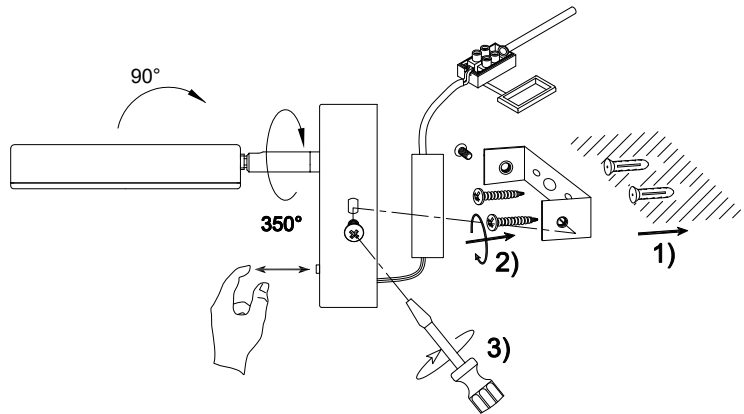

Instruction

MOD070WL-L8B3K

MAX 8W
450 Lumen

Model: MOD070WL-L8B3K
Collection: Technical
Series: Fad

Wall Lamps