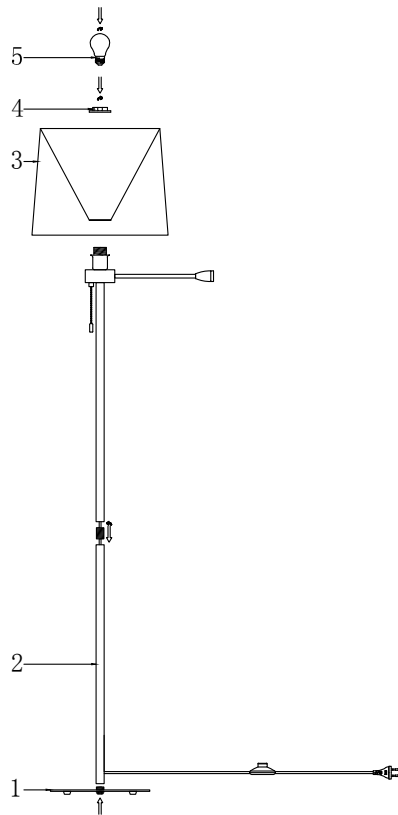

Instruction

Z001FL-L3W-1B

1 x E27 (60W)

Model: Z001FL-L3W-1B
Collection: Table & Floor
Series: Farel

Floor Lamps