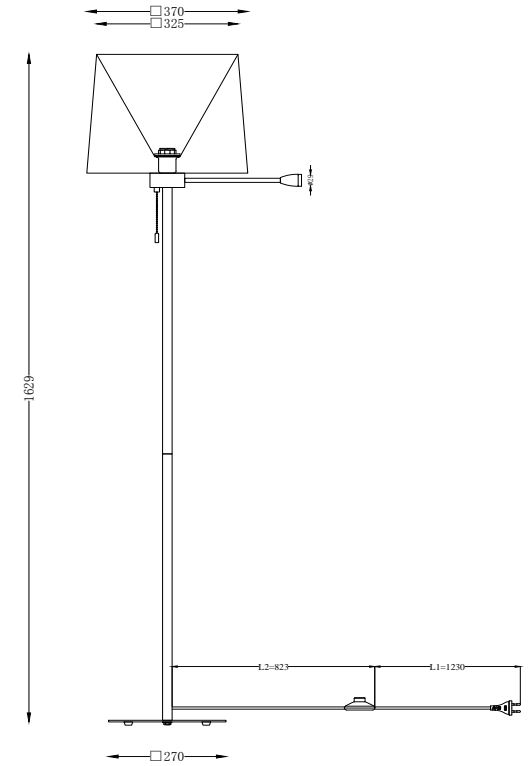

Instruction

Z001FL-L3W-1B

1 x E27 (60W)

Model: Z001FL-L3W-1B
Collection: Table & Floor
Series: Farel

Floor Lamps