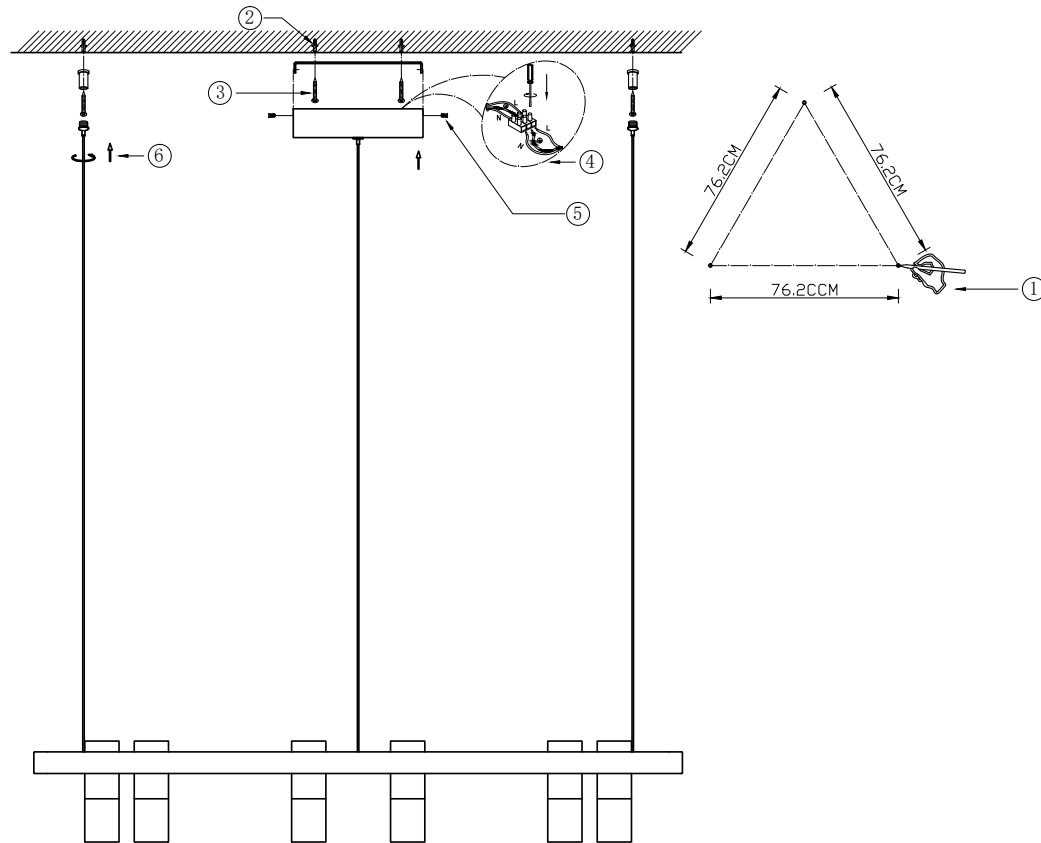

Instruction

MOD102PL-L42W

MAX 42W
3800 Lumen

Model: MOD102PL-L42W
Collection: Technical
Series: Satellite

Pendant Lamps