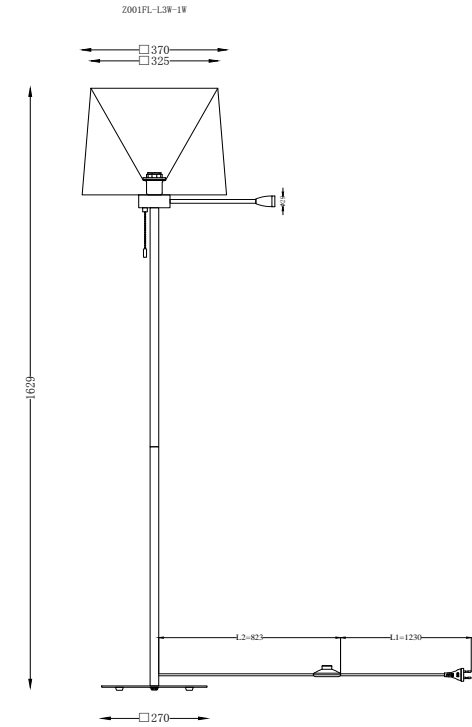

Instruction

Z001FL-L3W-1W

1 x E27 (60W)

Model: Z001FL-L3W-1W
Collection: Table & Floor
Series: Farel

Floor Lamps