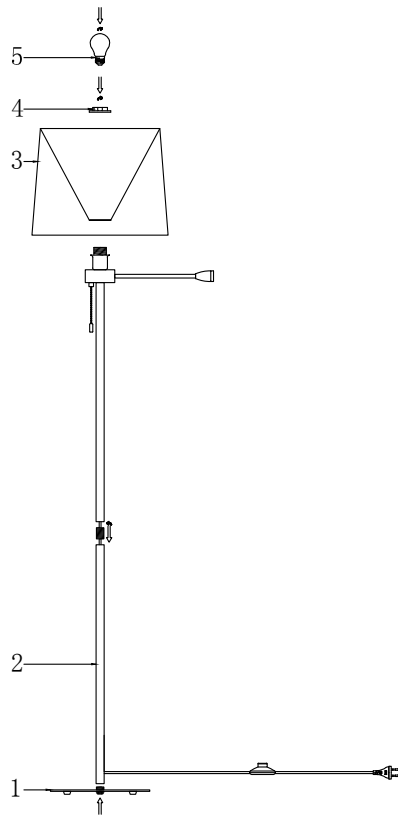

Instruction

Z001FL-L3W-1W

1 x E27 (60W)

Model: Z001FL-L3W-1W
Collection: Table & Floor
Series: Farel

Floor Lamps