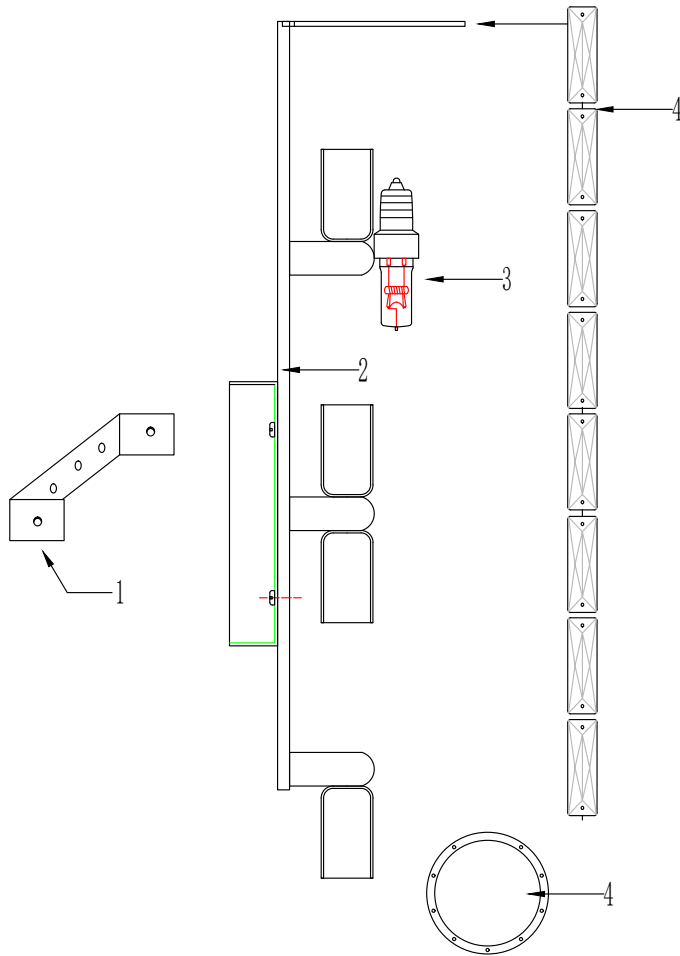

Instruction

DIA008WL-02CH

4 x G9 (40W)

Model: DIA008WL-02CH
Collection: Modern
Series: Talento

Wall Lamps