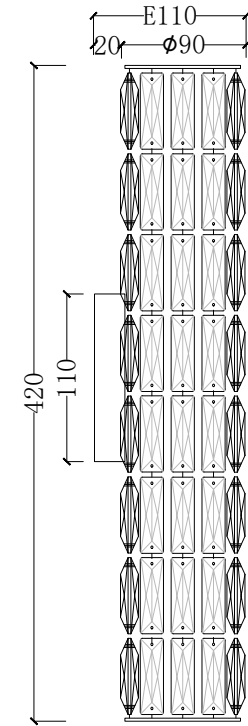

Instruction

DIA008WL-02CH

4 x G9 (40W)

Model: DIA008WL-02CH
Collection: Modern
Series: Talento

Wall Lamps