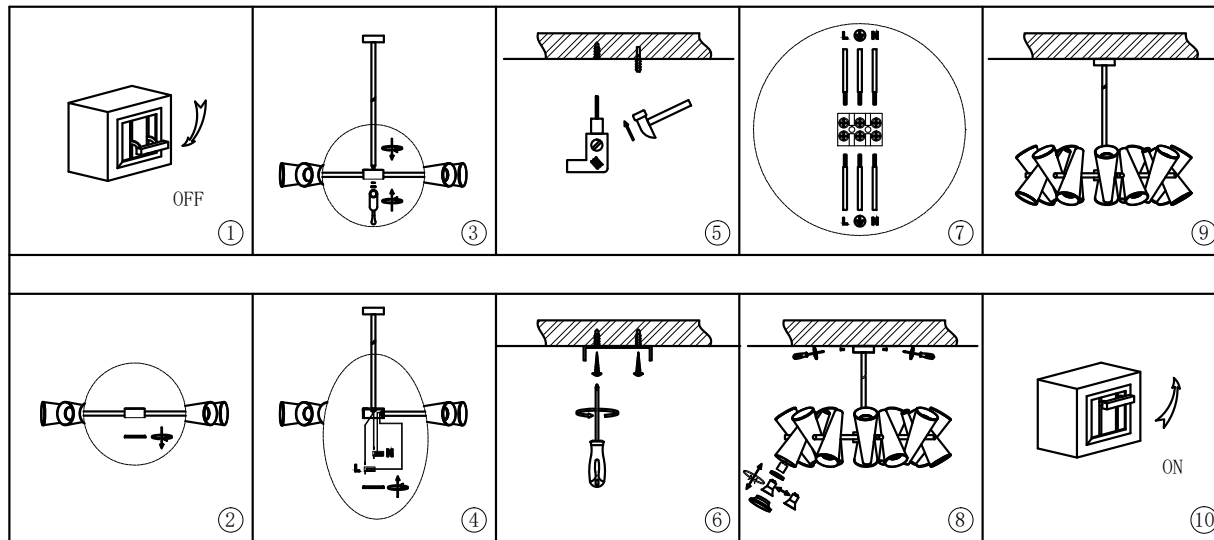

Instruction

MOD095PL-10W

10 x GU10 (50W)

Model: MOD095PL-10W
Collection: Modern

Pendant Lamps