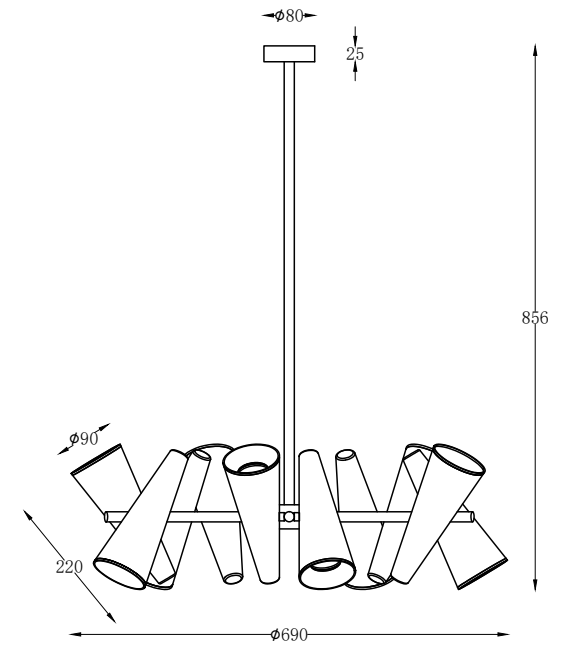

Instruction

MOD095PL-10W

10 x GU10 (50W)

Model: MOD095PL-10W
Collection: Modern

Pendant Lamps