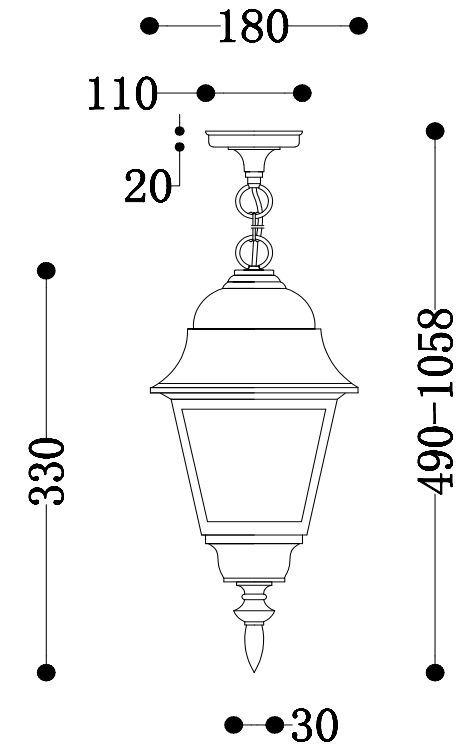

# Instruction

O003PL-01B

1 x E27 (60W)

Model: O003PL-01B  
Collection: Outdoor  
Series: Abbey Road

Ceiling Lamps