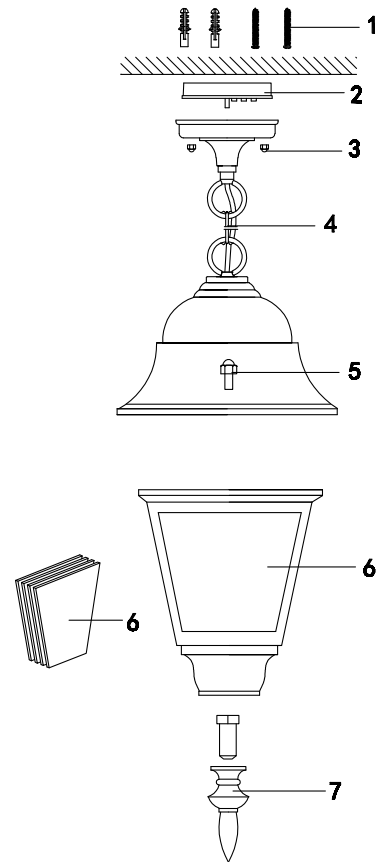

# Instruction

O003PL-01B

1 x E27 (60W)

Model: O003PL-01B  
Collection: Outdoor  
Series: Abbey Road

Ceiling Lamps