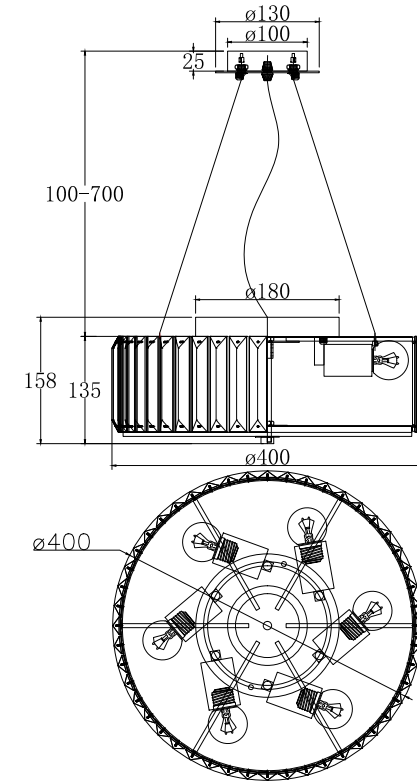

Instruction

MOD080CL-06CH

A=48

Gross Weight: 0 kg

Color: Chrome

Net Weight: 0 kg

Material: Metal

Volume: 0 m3

Weight and Volume Margin of Error: ±10%

6 x E27 (60W)

Model: MOD080CL-06CH

Collection: Modern

Series: New Series 080

Ceiling Lamps