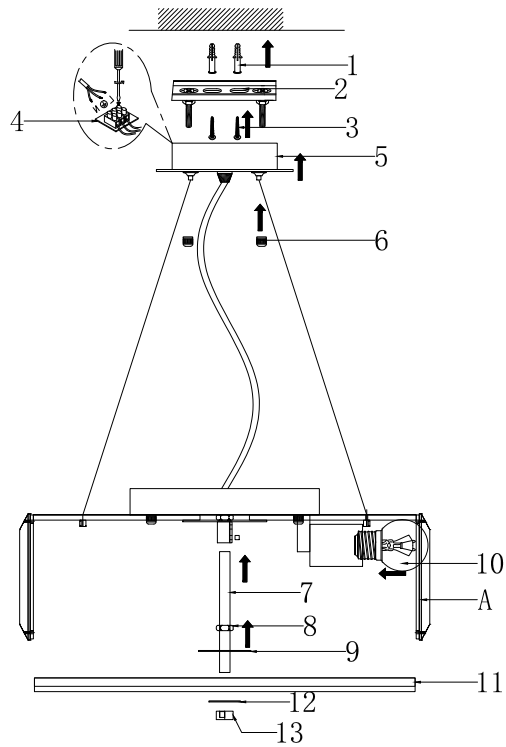

Instruction

MOD080CL-06CH

A=48

Gross Weight: 0 kg

Color: Chrome

Net Weight: 0 kg

Material: Metal

Volume: 0 m3

Weight and Volume Margin of Error: ±10%

6 x E27 (60W)

Model: MOD080CL-06CH

Collection: Modern

Series: New Series 080

Ceiling Lamps