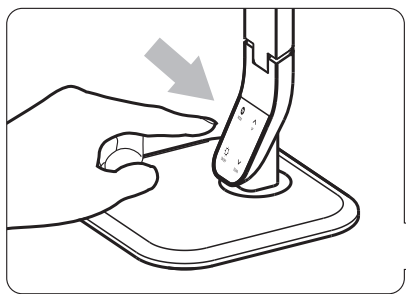

80° 80°

M MODE	^ UP
 ON/OFF	v DOWN

M MODE

WARM WHITE NATURAL WHITE

3000K 4000K 6000K

^ **v**
UP DOWN

93901