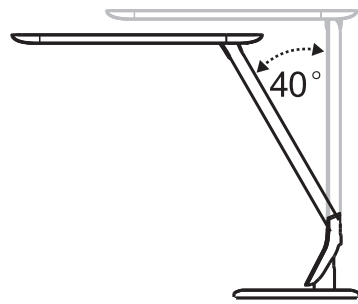

80° 80°

M MODE	^ UP
 ON/OFF	v DOWN

M MODE

WARM WHITE NATURAL WHITE

3000K 4000K 6000K

^ **v**
UP DOWN

93901