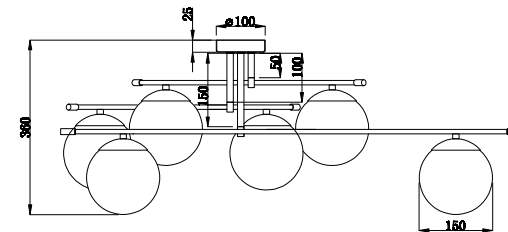

Instruction

MOD048CL-06G

6 x E14 (40W)

Model: MOD048CL-06G

Collection: Modern

Series: Nostalgia

Ceiling Lamps