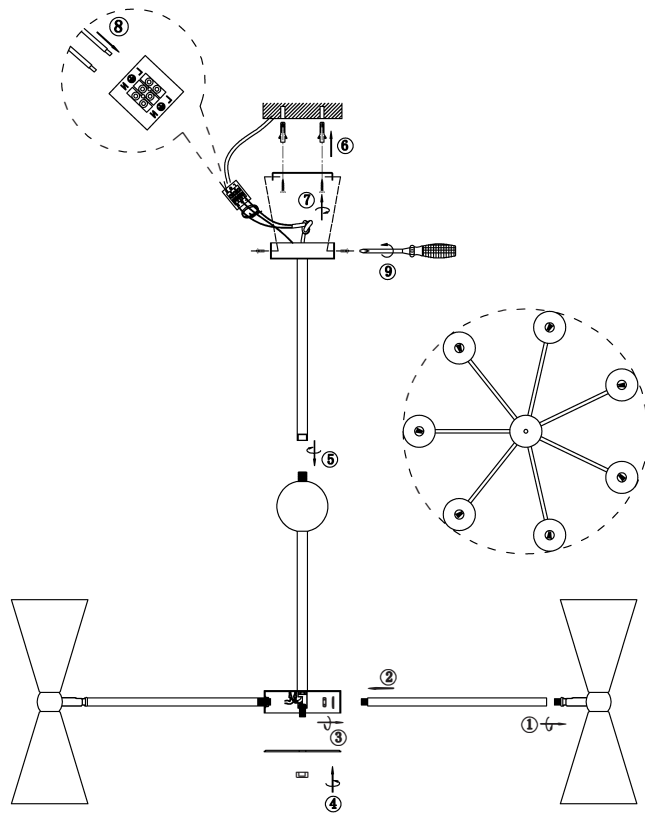

Instruction

MOD108PL-14GB

14 x E14 (40W)

Model: MOD108PL-14GB

Collection: Modern

Pendant Lamps