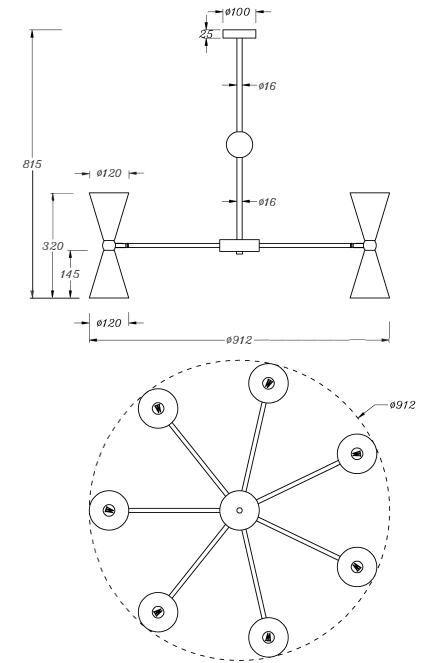

Instruction

MOD108PL-14GB

14 x E14 (40W)

Model: MOD108PL-14GB

Collection: Modern

Pendant Lamps