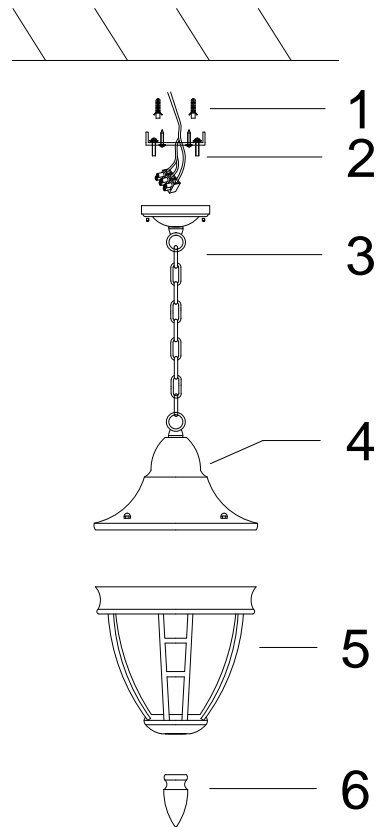

Instruction

O027PL-01B

1 x E27 (60W)

Model: O027PL-01B
Collection: Outdoor
Series: Rivoli

Pendant Lamps