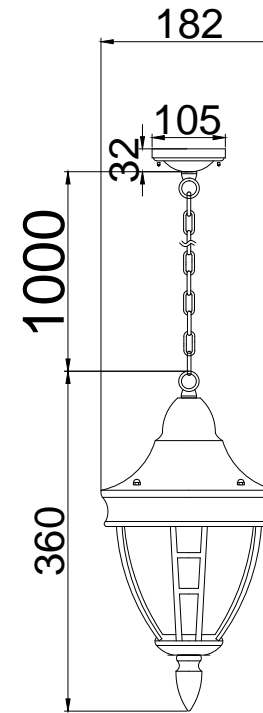

Instruction

O027PL-01B

1 x E27 (60W)

Model: O027PL-01B
Collection: Outdoor
Series: Rivoli

Pendant Lamps